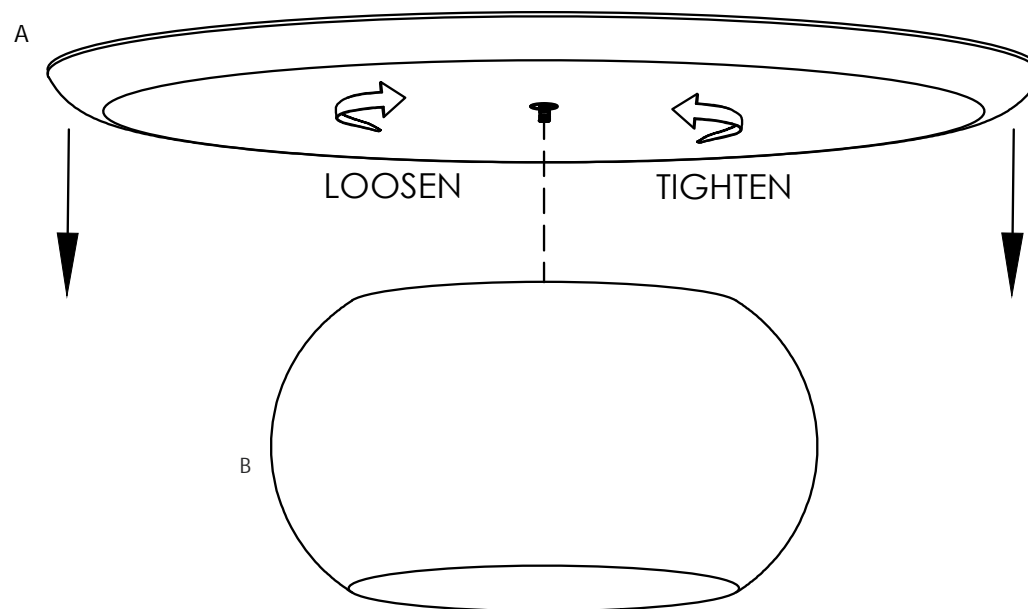

MOE'S

home collection

ASSEMBLY INSTRUCTIONS.

BRADBURY COFFEE TABLE NATURAL ACACIA

JD-1035-03

THANK YOU FOR YOUR PURCHASE!

PARTS AND HARDWARE.

PARTS LIST

NOTES.

Thank you for purchasing this quality product! Be sure to check all packing material carefully for small part that may have come loose inside the carton during shipping.

CAUTION: The item is heavy, assembly should be performed by two people.

STEP 1.

STEP 2.