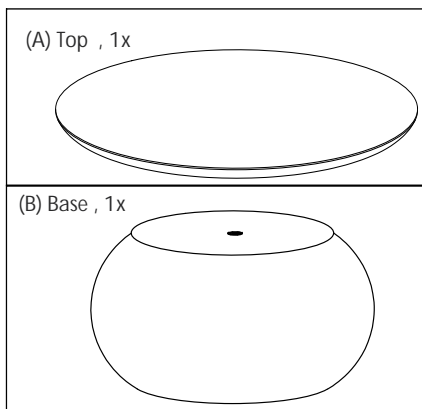

MOE'S

home collection

ASSEMBLY INSTRUCTIONS.

BRADBURY COFFEE TABLE NATURAL ACACIA

JD-1035-03

THANK YOU FOR YOUR PURCHASE!

PARTS AND HARDWARE.

PARTS LIST

NOTES.

Thank you for purchasing this quality product! Be sure to check all packing material carefully for small part that may have come loose inside the carton during shipping.

CAUTION: The item is heavy, assembly should be performed by two people.