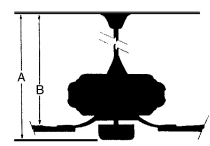

MEASUREMENTS

Blade Finish:					Reversible Blades:	No
Blade Material:					Slope:	Yes
ABS					Hanging Weight:	17.22
Blade Sweep:	No. of Blades:	Blade Pitch:			Downrod 2 Outside Dia:	
54"	3	14 DEGREES				
Downrod 1:	Downrod 1 Outside Dia:	Downrod 2:			Downrod 2 Outside Dia:	
6	0.75					
Ceiling to Lowest Point: (Dim A)	Ceiling to Blade (Dim B)	Lead Wire:			Motor Size:	
14.75	13.25	80"			153X18MM	