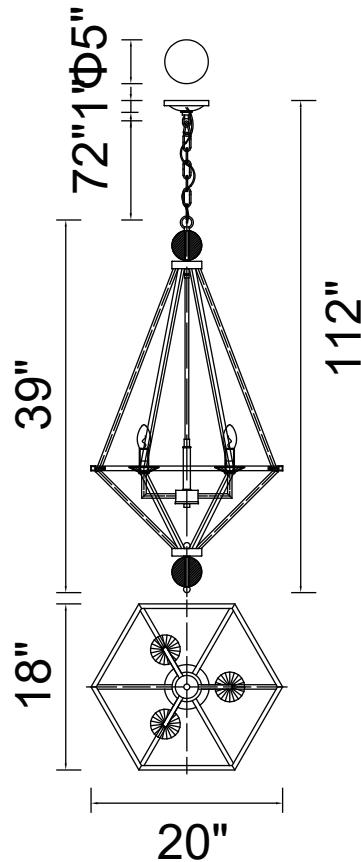

PROJECT: \_\_\_\_\_

FIXTURE TYPE: \_\_\_\_\_

LOCATION: \_\_\_\_\_

CONTACT/PHONE: \_\_\_\_\_

Item	1027P20-3-601
Collection	CALISTA
Finish	Chrome
Glass	-----
Crystal	Clear
Input	120V AC,60HZ,AC

Shade	-----
Length/Dia.	20"
Width/Ext.	18"
Height	39"
Maximum	112"
Lumens	-----

Light Source	E12
Bulb Info.	3×60W
Included	-----
Dimmable	Yes
Color	-----
Weight	5.2KG