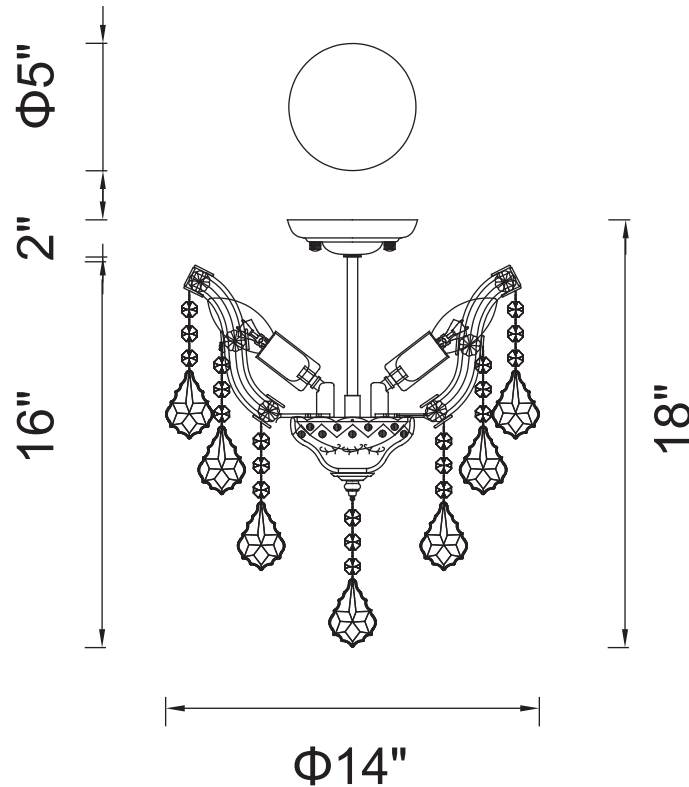

PROJECT: _____

FIXTURE TYPE: _____

LOCATION: _____

CONTACT/PHONE: _____

Item	8418C14C-4
Collection	PAYTON
Finish	Chrome
Glass	-----
Crystal	Clear
Input	120V AC,60HZ,AC

Shade	-----
Length/Dia.	14"
Width/Ext.	-----
Height	16"
Maximum	18"
Lumens	-----

Light Source	E12
Bulb Info.	4x60W
Included	-----
Dimmable	Yes
Color	-----
Weight	