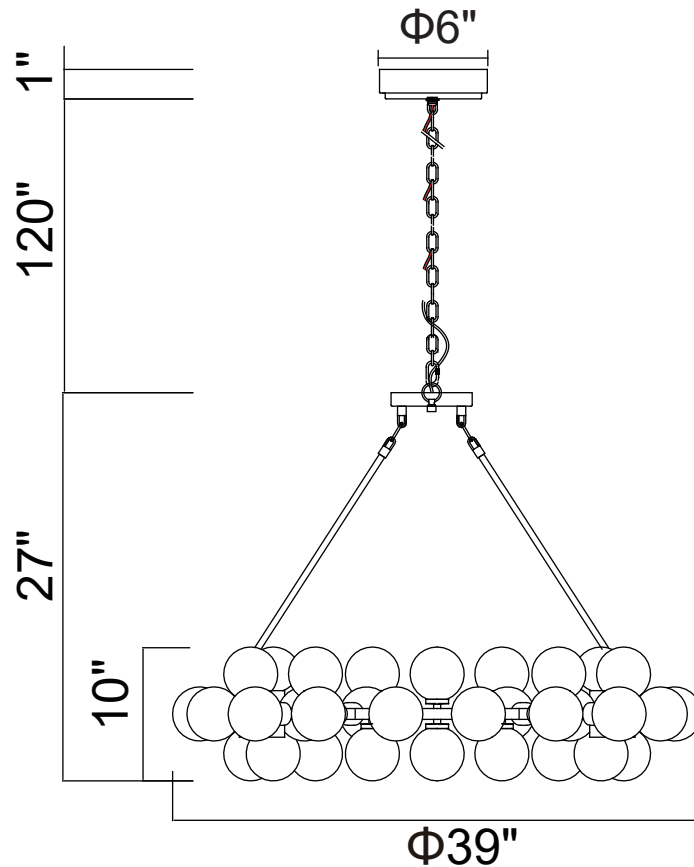

PROJECT: _____

FIXTURE TYPE: _____

LOCATION: _____

CONTACT/PHONE: _____

Item	1020P39-45-602
Collection	ARYA
Finish	Satin Gold
Glass	-----
Crystal	-----
Input	120V AC,60HZ,AC

Shade	-----
Length/Dia.	39"
Width/Ext.	-----
Height	27"
Maximum	148"
Lumens	-----

Light Source	LED
Bulb Info.	45xG9xMAX7W
Included	-----
Dimmable	Yes
Color	-----
Weight	