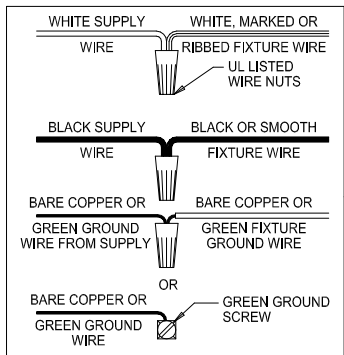

CAUTION: Read instructions carefully and turn electricity off at main circuit breaker panel before beginning installation.

500101

WARNING - If any Special Control Devices are used with this Fixture, Follow the Instructions Carefully to assure full compliance with N.E.C. requirements. If there are any questions, contact a Qualified Electrical Contractor.

CANOPY MOUNTING & WIRE CONNECTION ASSEMBLY STEPS:

Attach (N), (P) to achieve overall desired length.
 Joignez (N), (P) pour obtenir la longueur voulue.
 Una (N), (P) para lograr la longitud deseada.

1. D,E → A
2. B,A → C
3. R → D
4. F → P,N,M
5. P → Q
6. M → N
7. L → M,K
8. F → L,K,H
9. F → G
10. H,J → D