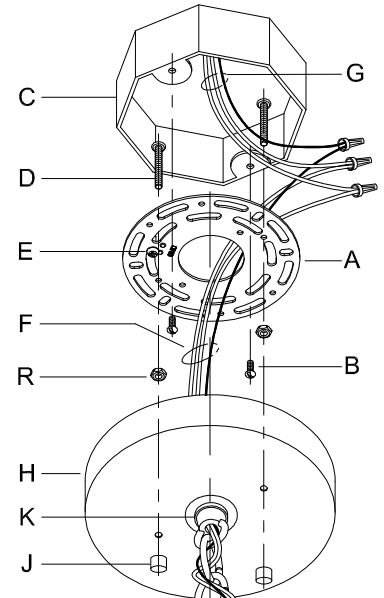

CAUTION: Read instructions carefully and turn electricity off at main circuit breaker panel before beginning installation.

500101

WARNING - If any Special Control Devices are used with this Fixture, Follow the Instructions Carefully to assure full compliance with N.E.C. requirements. If there are any questions, contact a Qualified Electrical Contractor.

CANOPY MOUNTING & WIRE CONNECTION ASSEMBLY STEPS:

Attach (N), (P) to achieve overall desired length.
 Joignez (N), (P) pour obtenir la longueur voulue.
 Una (N), (P) para lograr la longitud deseada.

1. D,E → A
2. B,A → C
3. R → D
4. F → P,N,M
5. P → Q
6. M → N
7. L → M,K
8. F → L,K,H
9. F → G
10. H,J → D

FIXTURE ASSEMBLY STEPS:

1. U → T
2. W → S
3. X → W
4. Y → V

**B, C, G & V
 (NOT FURNISHED)
 (NON FOURNIE)
 (NO INCLUIDA)**

Instructions d'Assemblage et Installation

MISE EN GARDE: Lire les instructions avec soin et couper le courant au disjoncteur central avant de commencer l'installation.