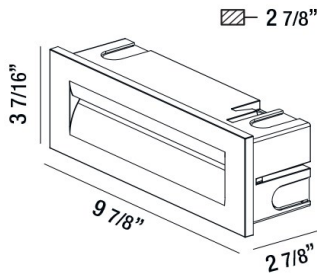

31576, 8.5W LED OUTDOOR IN-WALL

PRODUCT DETAILS

No.	:	31576-024
Product Color	:	GRAPHITE GREY
Width	:	9.875"
Height	:	3.4375"
Ext	:	2.875"
Weight	:	1.2lbs

LIGHT SOURCE DETAILS

Light Source Type	:	INTEGRATED LED
Input Voltage	:	120V
Bulb Voltage	:	120V
Socket Type	:	LED
Total Wattage	:	8.5W
Total Lumen	:	190lm
Kelvin	:	3000K
CRI	:	80
Dimmable	:	No

Options Available

ITEM NO.	FINISH	SHADE
31576-017	MARINE GREY	
31576-024	GRAPHITE GREY	

TECHNICAL DETAILS

Driver	:	Electronic driver 120V 50/60Hz
Adjustable Lamp Head	:	No
IP Rating	:	65
Location	:	WET
Approval	:	
Title 24	:	Yes