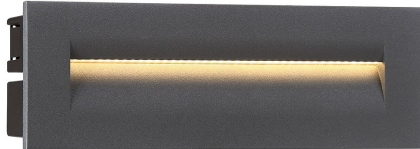

31576, 8.5W LED OUTDOOR IN-WALL

PRODUCT DETAILS

No.	:	31576-024
Product Color	:	GRAPHITE GREY
Width	:	9.875"
Height	:	3.4375"
Ext	:	2.875"
Weight	:	1.2lbs

LIGHT SOURCE DETAILS

Light Source Type	:	INTEGRATED LED
Input Voltage	:	120V
Bulb Voltage	:	120V
Socket Type	:	LED
Total Wattage	:	8.5W
Total Lumen	:	190lm
Kelvin	:	3000K
CRI	:	80
Dimmable	:	No

Options Available

ITEM NO.	FINISH	SHADE
31576-017	MARINE GREY	
31576-024	GRAPHITE GREY	

TECHNICAL DETAILS

Driver	:	Electronic driver 120V 50/60Hz
Adjustable Lamp Head	:	No
IP Rating	:	65
Location	:	WET
Approval	:	
Title 24	:	Yes