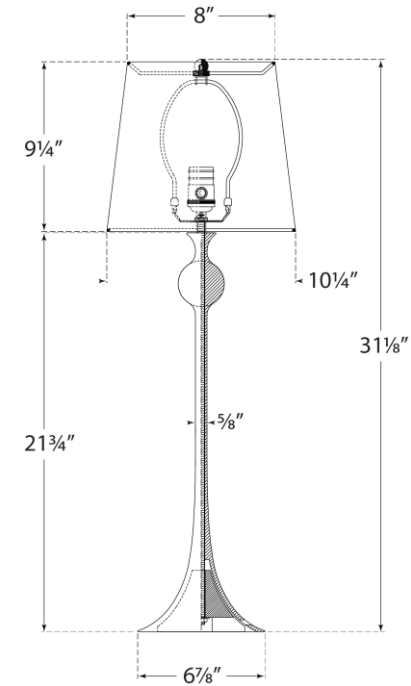

TEAR SHEET

Dover Buffet Lamp

Item # ARN 3144AI-L

Designer: AERIN

Height: 31.25"

Width: 10.25"

Base: 7" Round

Finishes: AI, BSL, G

Shade Treatments: L

Shade Details: 8" x 10.25" x 9.25"

Socket: E26 Dimmer

Wattage: 60 A19

Weight: 8 Pounds

ARN3144