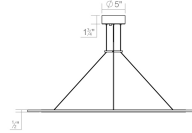

# Arctic Rings 36" Single LED Ring Pendant Spec Sheet

SKU: 2073.25    Learn more at:  
<https://sonnemanlight.com/arctic-rings-led-single-ring-pendant>

Description: Luminous circular rings suspended in multiple tapered stacks lend the lightness of air to Arctic Rings configurations. Illumination radiates from the surfaces and through the delicate edges of the floating rings. Available in multiple configurations and sizes, Arctic Rings can also be individually suspended to configure an array across a horizontal plane or throughout a vertical space. This statement piece is easy to assemble.

## Dimensions

Height: 0.5  
Diameter: 37.5  
Size: 36" Single LED Ring Pendant