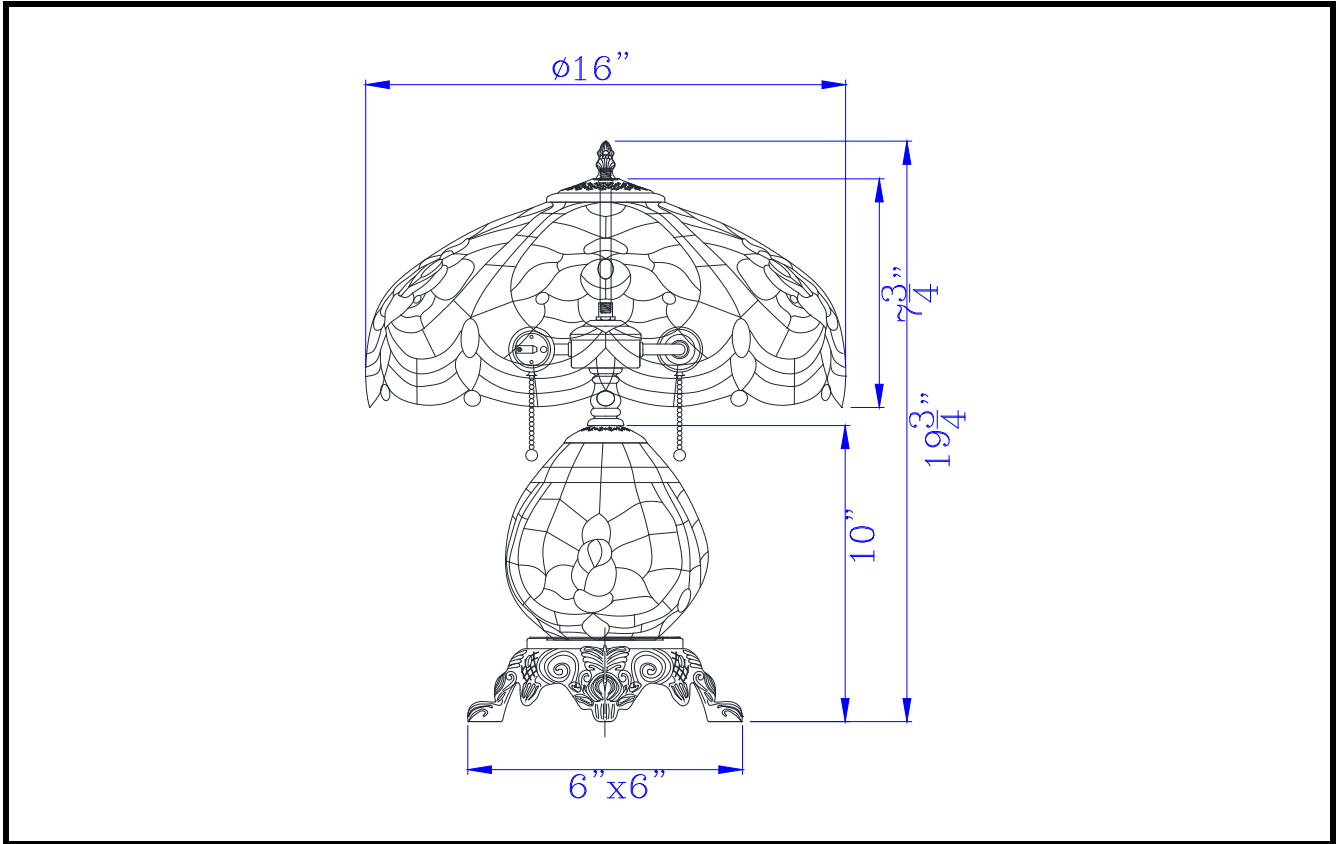

Project: _____

Catalog No.: _____

Lamp/Wattage: _____

- Model No:** BO-2799TB
- Description:** 60W x 2 Tiffany table lamp with 7W night light
- Material:** TIFFANY
- Finish :** Tiffany
- Height:** 19 3/4"
- Reach/Depth:** 16"
- Base Width:** 6"x6"
- Wattage :** 60wX2
- Socket :** Medium Base (E26)
- Switch:** On/off
- Bulb:** Incandescent, CFL
- Wire Length:** 6'
- Wire Color:** Black
- Shade No:**
- Material:** Tiffany
- Shade size:** Dia.16"xH7 3/4"