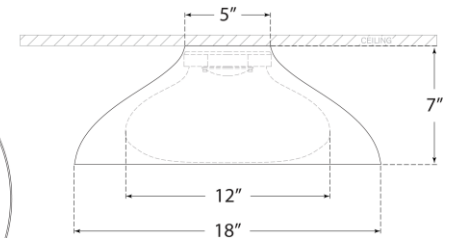

TEAR SHEET

Agnes 18" Flush Mount

Item # ARN 4351MBK-SWG

Designer: AERIN

Height: 7"

Width: 18"

Canopy: 5" Round

Finishes: BSL, G, MBK, PW

Glass Options: SWG

Socket: Dedicated LED

Wattage: 15w (1300lm)

Weight: 6 Pounds

Bottom View

Side View