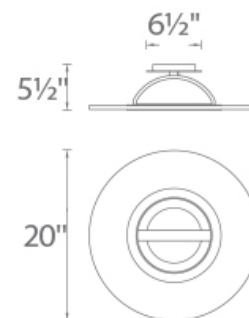

REPLACEMENT PARTS

- RPL-ROD-OUT06-AL - 6" rod - AL finish
- RPL-ROD-OUT12-AL - 12" rod - AL finish
- RPL-ROD-IN06-BK - 6" rod - BK finish
- RPL-ROD-IN12-BK - 12" rod - BK finish

FINISHES

LINE DRAWING

Fixture Type: _____