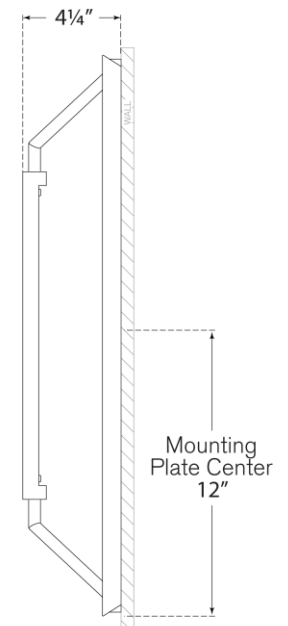

TEAR SHEET

Appareil Large Sconce

Item # KW 2700AB

Designer: Kelly Wearstler

Height: 24"

Width: 5.5"

Extension: 4.25"

Backplate: 4.5" x 24" Rectangle

Finishes: AB, BZ, PN

Socket: Dedicated LED

Wattage: 15w (1200lm)

Weight: 10 Pounds

Front View

Side View