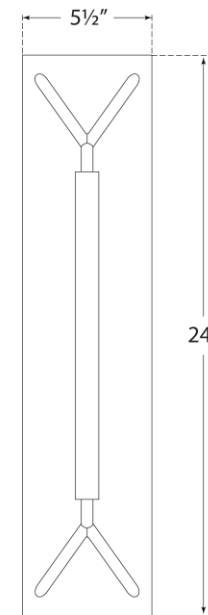

TEAR SHEET

Appareil Large Sconce

Item # KW 2700AB

Designer: Kelly Wearstler

Height: 24"

Width: 5.5"

Extension: 4.25"

Backplate: 4.5" x 24" Rectangle

Finishes: AB, BZ, PN

Socket: Dedicated LED

Wattage: 15w (1200lm)

Weight: 10 Pounds

Front View

Side View