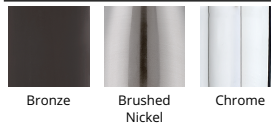

Fixture Type: _____

Catalog Number: _____

Project: _____

Location: _____

Dice Ceiling Mount

Model & Size	Color Temp & CRI	Finish	Watt	LED Lumens	Delivered Lumens	Title 24
FM-4012 12"	2700K 90	BN Brushed Nickel	27W	2584	1096	No
	2700K 90	BZ Bronze	27W	2584	1096	No
	2700K 90	CH Chrome	27W	2584	1096	No
	3000K 90	BN Brushed Nickel	27W	2668	1145	No
	3000K 90	BZ Bronze	27W	2668	1145	No
	3000K 90	CH Chrome	27W	2668	1145	No

Example: **FM-4012-27-BN**

- For 277V special order, add an "F" before the finish: FM-4012F-27-BN
- For alternate color temperature, special order adding -27 or -30 or -35: FM-4012F-27-BN

DESCRIPTION

Thick-walled glass is uniformly illuminated in a design made for LED technology in a square format. Full range dimming control. Mounts as a robust ceiling luminaire or a compelling wall sconce.

FEATURES

- Etched 3/4" thick pressed glass diffuser with interior ceramic glaze
- Title 24 may not be available for all finishes, check for availability
- ACLED driverless technology
- 5 year warranty

SPECIFICATIONS

Color Temp:	2700K, 3000K
Input:	120 VAC, 50/60Hz
CRI:	90
Dimming:	ELV: 100 - 10%
Rated Life:	45000 Hours
Mounting:	Heavy gauge retention clips support trim firmly. Safety cabling standard., Can be mounted on ceiling or wall in all orientations
Standards:	ETL, cETL, Energy Star 2.0, Title 24 JA8-2016 Compliant Damp Location Listed
Construction:	Durable steel body with thick opal glass

FINISHES

LINE DRAWING