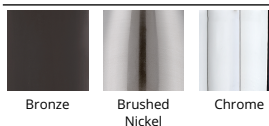

FINISHES

LINE DRAWING