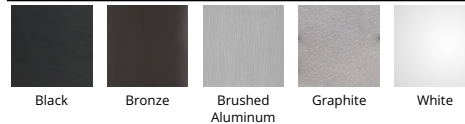

FINISHES

LINE DRAWING