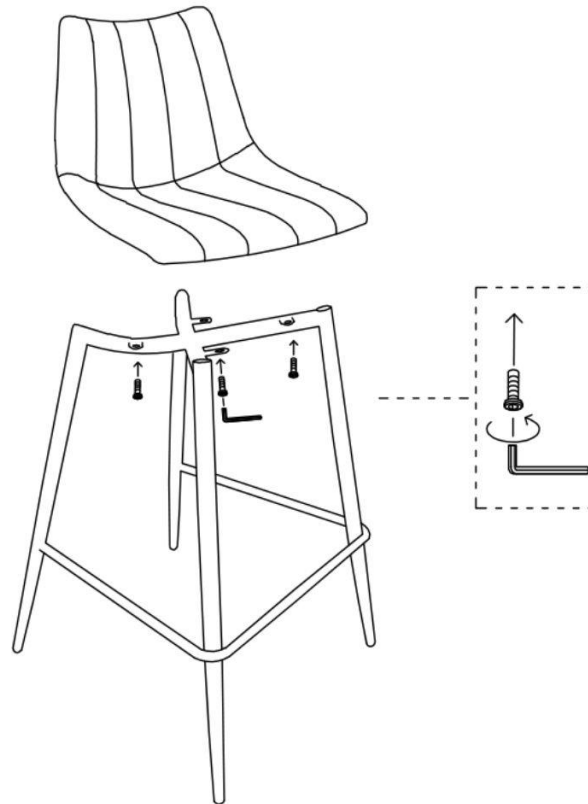

PARTS AND HARDWARE.

① SEAT	② FOOTREST
③ SCREW	④ WRENCH
 6*16MM=4	 M6=1

NOTES.

Thank you for purchasing this quality product ! Be Sure to check all packing material carefully for hardware that may have come loose inside the carton during shipping.

CAUTION:

The item is heavy, assembly should be performed by two people.

STEP 1.