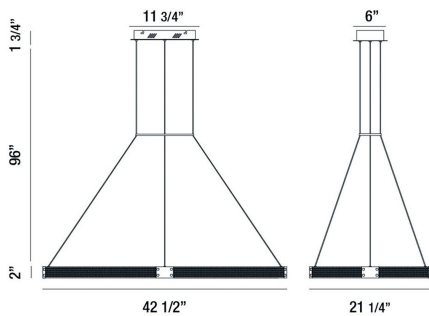

ADMIRAL, 43" RECTANGULAR CHANDELIER

PRODUCT DETAILS

No.	:	37060-015
Product Color	:	MATTE BLACK/GOLD
Product Material	:	METAL
Shade / Accent Material	:	METAL
Length	:	42.5"
Width	:	21.25"
Height	:	2"
Overall Height	:	99.75"
Weight	:	13.9lbs

ITEM NO.	FINISH	SHADE
37060-015	MATTE BLACK/GOLD	

TECHNICAL DETAILS

Hanging Support Type	:	WIRE
Hanging Support Length	:	96"
Canopy / Backplate Length	:	11.75"
Canopy / Backplate Height	:	1.75"
Canopy / Backplate Width	:	6"
Location	:	DRY
Approval	:	
Title 24	:	Yes