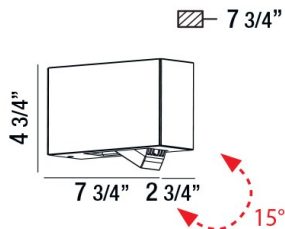

OSCAR, 3-LIGHT LED OUTDOOR WALL MOUNT

Options Available

ITEM NO.	FINISH	SHADE
28280-019	MARINE GREY	FROST PC
28280-026	GRAPHITE GREY	FROST PC

PRODUCT DETAILS

No.	: 28280-019
Product Color	: MARINE GREY
Shade / Accent Colour	: FROST PC
Width	: 2.75"
Height	: 4.75"
Ext	: 7.75"
Weight	: 2.1lbs

Light Direction	: Down
Canopy / Backplate Length	: 2.76"
Canopy / Backplate Width	: 4.72"
Driver	: Electronic driver 120V 50/60Hz
Adjustable Lamp Head	: No
IP Rating	: 54
Location	: WET
Approval	: 
Title 24	: Yes
Vertical Adjustment	: 15