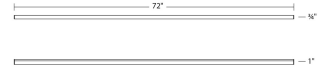

Project:

Stix Plus LED Wall Bar Spec Sheet

SKU: 2792.25 Learn more at:
<https://sonnemanlight.com/stix-plus-led-wall-bar>

Description: Stix Plus LED Wall Bar can be installed in a vertical or a horizontal orientation. The minimal profile of Stix-Bars extended in lengths up to 8', mounted as uninterrupted strips with remote power supplies. LED illumination from the most minimal geometric profile achieves the Modernist architectural ideal of "Less is more."

This best-selling family is also available as a [Multi-Arm Pendant](#), [Square Pendant](#), [Rectangle Pendant](#), and [Bath Bar](#).

Type #:

Dimensions

Height:	0.75"
Width:	72"
Extends:	1"
Minimum Extension:	1"
Maximum Extension:	1"
Size:	72"