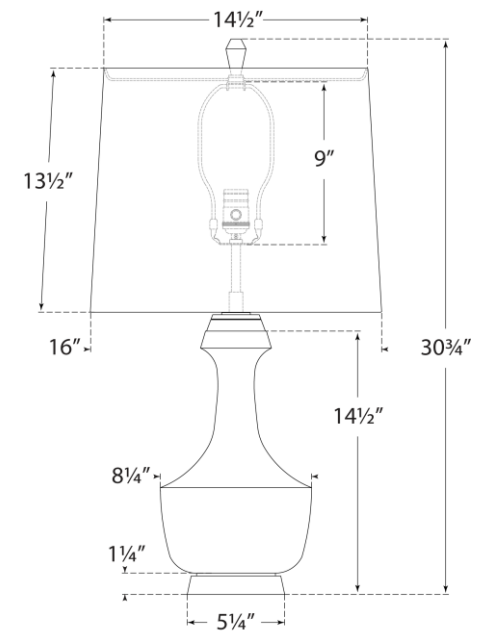

TEAR SHEET

Mauro Large Table Lamp

Item # TOB 3686IVO-L

Designer: Thomas O'Brien

Height: 30.75"

Width: 16"

Base: 5.25" Round

Finishes: CBZ, IVO, OSB

Shade Treatments: L

Shade Details: 14.5" x 16" x 13.5"

Socket: E26 Dimmer

Wattage: 100 A19

Weight: 13 Pounds

Note: Reactive Ceramic Glazes Will Vary in Color and Texture

Front View