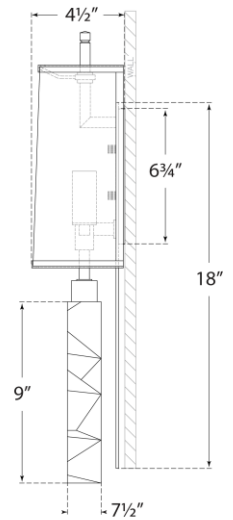

## Argentino Large Sconce

Item # TOB 2950CG/HAB-L/HAB

Designer: Thomas O'Brien

Height: 22.25"

Width: 6.5"

Extension: 4.75"

Backplate: 2.5" x 6.75" Rectangle

Finishes: CG/HAB, CG/PN

Shade Treatments: L/HAB, L/PN

Shade Details: 6" x 6.5" x 10"

Socket: 2 - E12 Candelabra

Wattage: 2 - 60 B11

Weight: 12 Pounds

Note: Requires Smaller Outlet Box

Top View

Bottom View

Side View