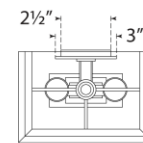

## Argentino Large Sconce

Item # TOB 2950CG/HAB-L/HAB

Designer: Thomas O'Brien

Height: 22.25"

Width: 6.5"

Extension: 4.75"

Backplate: 2.5" x 6.75" Rectangle

Finishes: CG/HAB, CG/PN

Shade Treatments: L/HAB, L/PN

Shade Details: 6" x 6.5" x 10"

Socket: 2 - E12 Candelabra

Wattage: 2 - 60 B11

Weight: 12 Pounds

Note: Requires Smaller Outlet Box

Top View

Bottom View

Side View