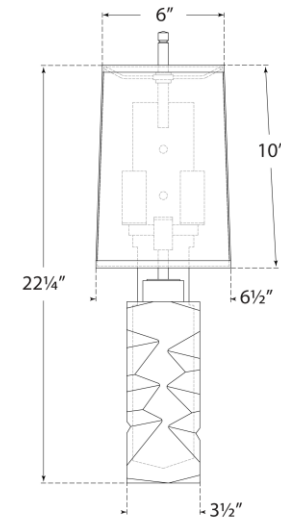

## Argentino Large Sconce

Item # TOB 2950CG/HAB-L/HAB

Designer: Thomas O'Brien

Height: 22.25"

Width: 6.5"

Extension: 4.75"

Backplate: 2.5" x 6.75" Rectangle

Finishes: CG/HAB, CG/PN

Shade Treatments: L/HAB, L/PN

Shade Details: 6" x 6.5" x 10"

Socket: 2 - E12 Candelabra

Wattage: 2 - 60 B11

Weight: 12 Pounds

Note: Requires Smaller Outlet Box

Top View

Bottom View

Side View