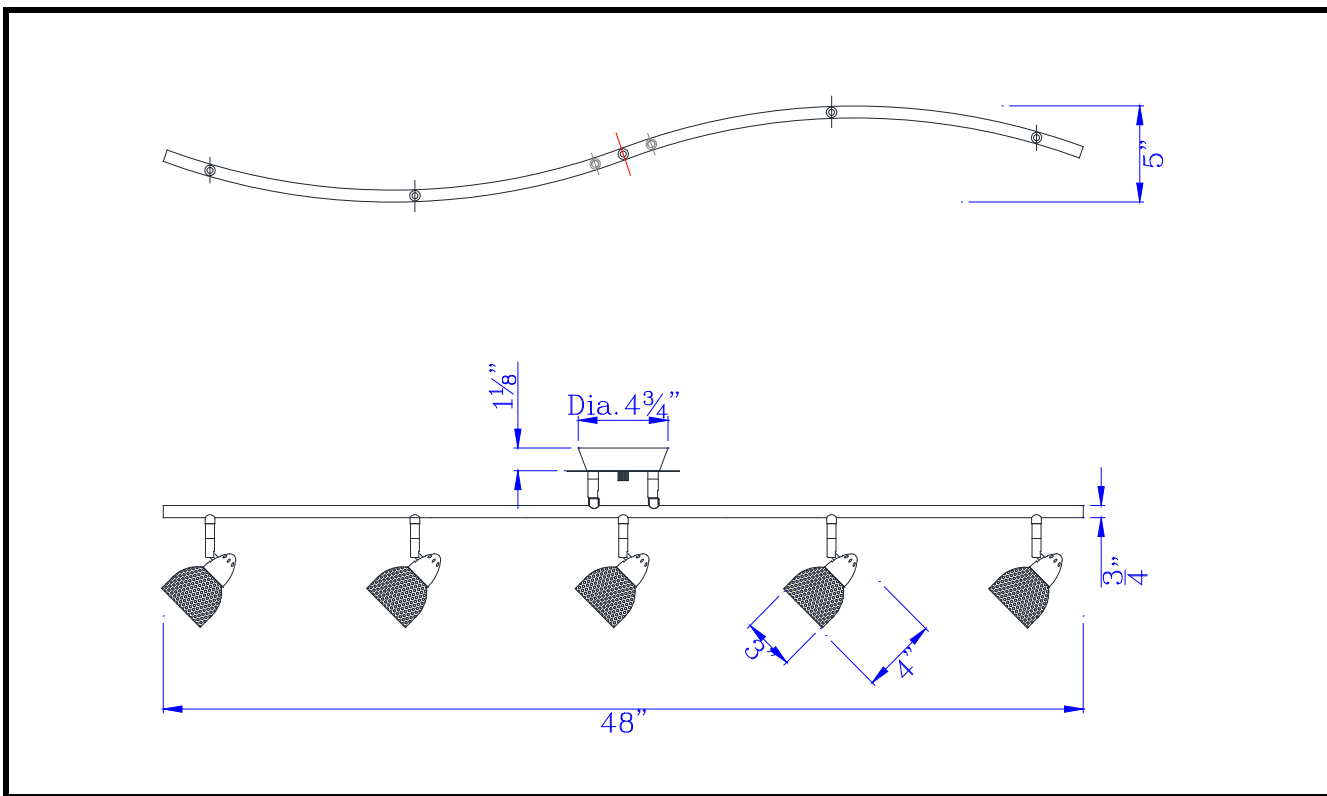

Project: _____

Catalog No.: _____

Lamp/Wattage: _____

Model No. : SL-735

Rotation : 180 degree

Capability : +90 degree from horizontal

Finish : RU (Rust)

Width: 120"

Voltage : 120V

Wattage : 40W (8Wx5)

Shade: Metal

Dimming: Dimmable

CT" 3300K (+/-100K)

Lumen : 650

CRI : 90

FWHM : 24 degree