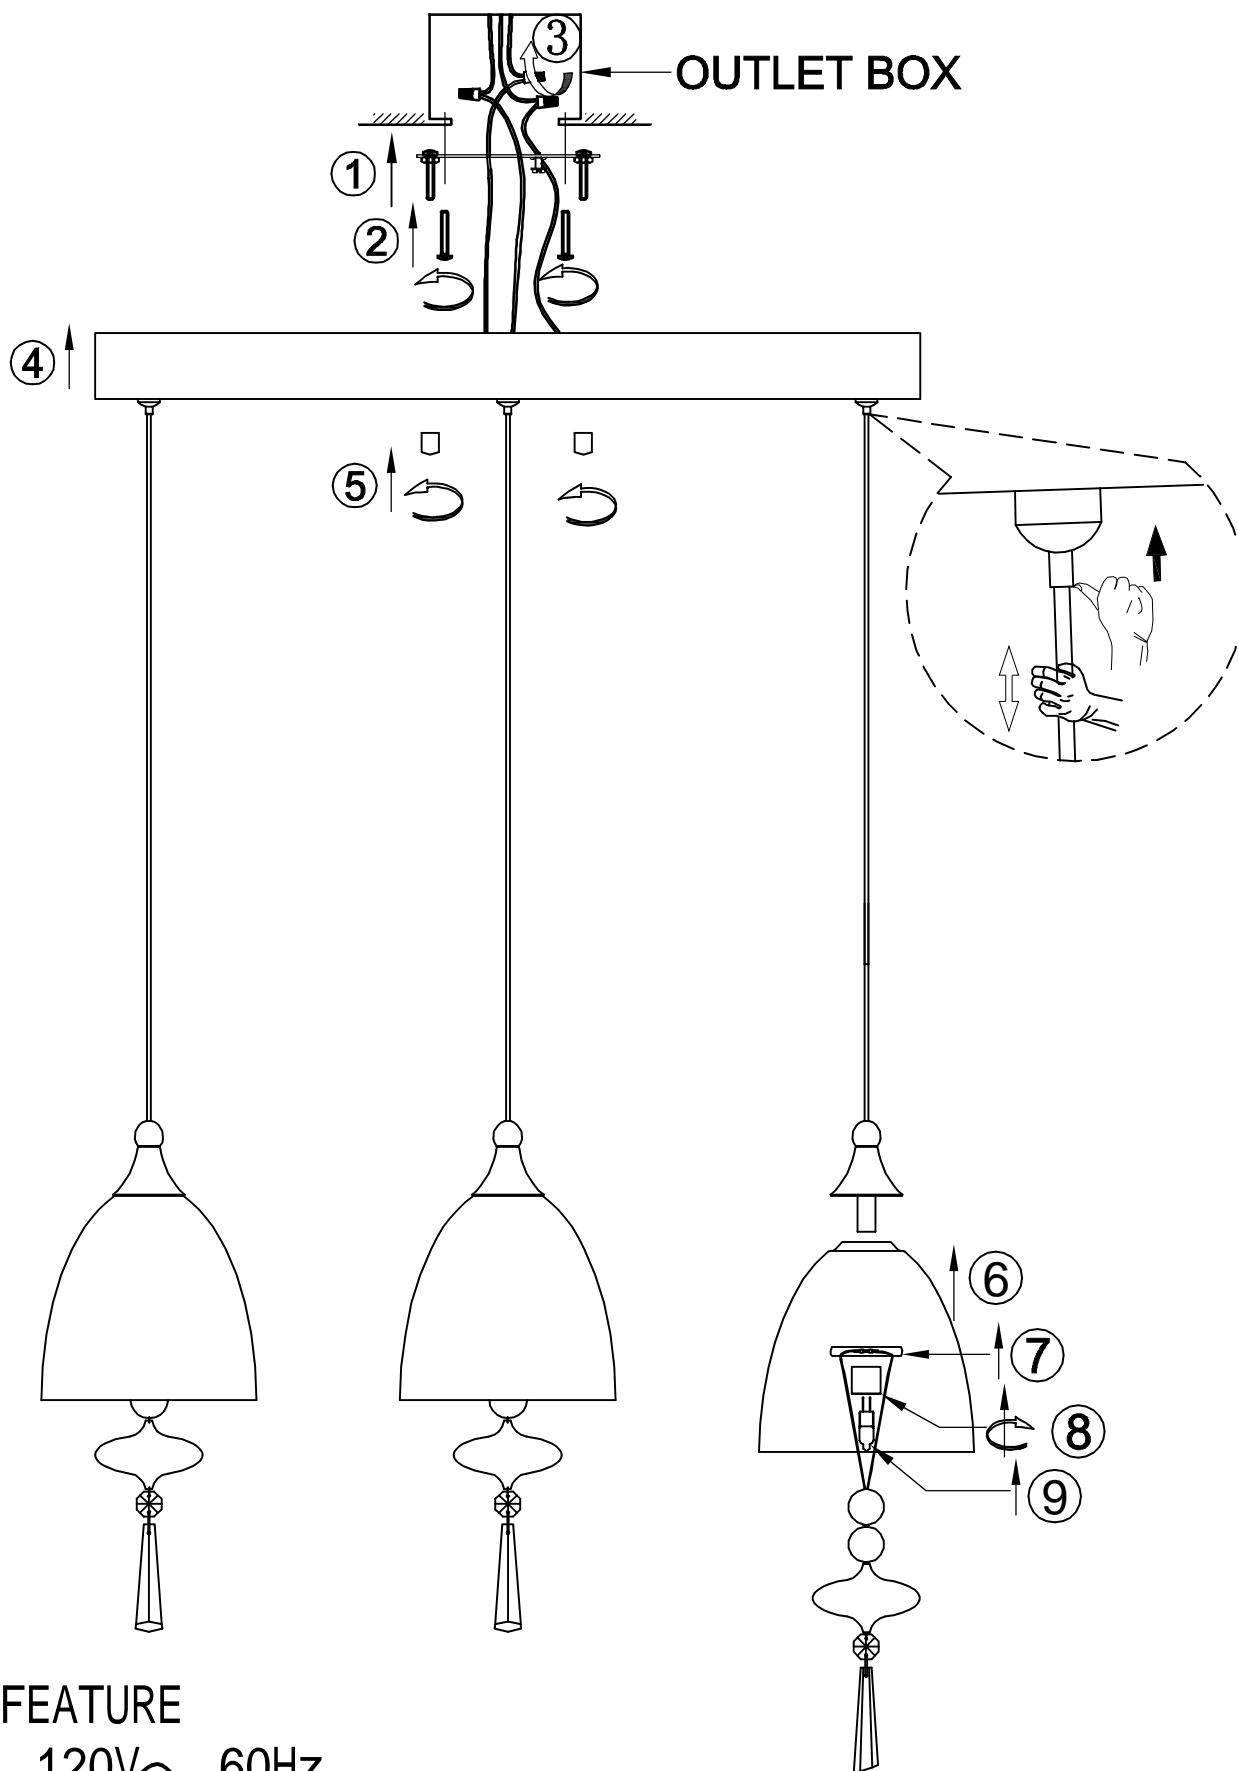

# INSTALLATION INSTRUCTION

Item No.: E24353-11PC

## FEATURE

120V~ 60Hz

Lamp Type: "Xenon" G4 3 × Max.35W 12V~

The lamp can be only indoor used