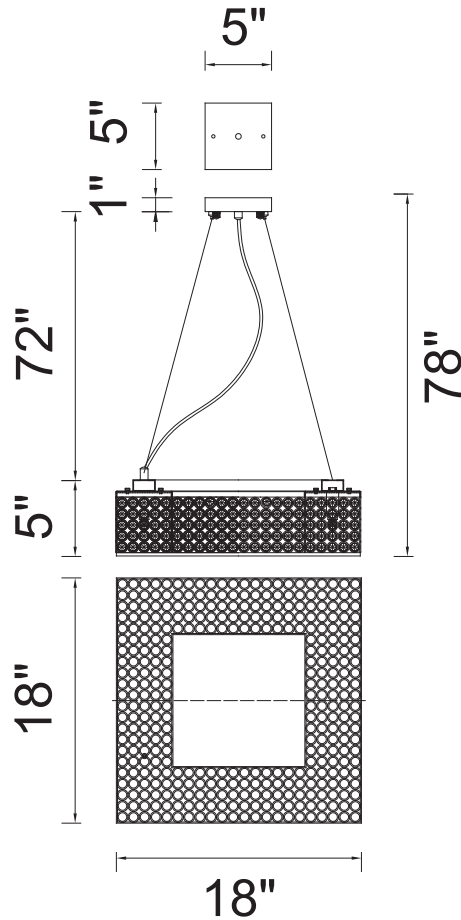

PROJECT: _____

FIXTURE TYPE: _____

LOCATION: _____

CONTACT/PHONE: _____

Item	QS8391P18C-S
Collection	DANNIE
Finish	Chrome
Glass	-----
Crystal	Clear
Input	120V AC,60HZ,AC

Shade	-----
Length/Dia.	18"
Width/Ext.	18"
Height	5"
Maximum	78"
Lumens	-----

Light Source	G9
Bulb Info.	8x40W
Included	-----
Dimmable	Yes
Color	-----
Weight	