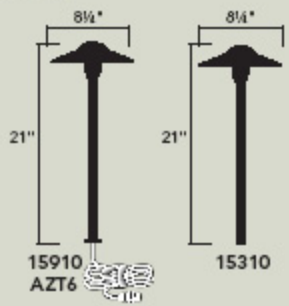

SPECIFICATIONS

Housing Aluminum shade and stem

Finish Textured Architectural Bronze, Beach, Textured Black

Wiring 24" of usable #18-2, SPT-1-W leads. Cable connector supplied with fixture. 12-Volt wedge base socket.

Light Bulb 16.25-W. Max. 921X (15588CLR) (nominal at 12-Volts). Can also use 11.6-W. 912X (15593CLR).

Mounting Accessories Included
8" In-ground stake

Optional Mounting Accessories
15601 – Surface Mounting Flange
15607 – Tree/Surface Mounting Bracket

Bulk Pack 15310AZT6 includes 6 fixtures and 6 (8") In-ground black stakes

Bulk Pack Pre-Wired With Universal Connector
15910AZT6 with 25' of 16 guage cable lead for use with Pro Series LV Junction

Photometric Light Spread Measurement