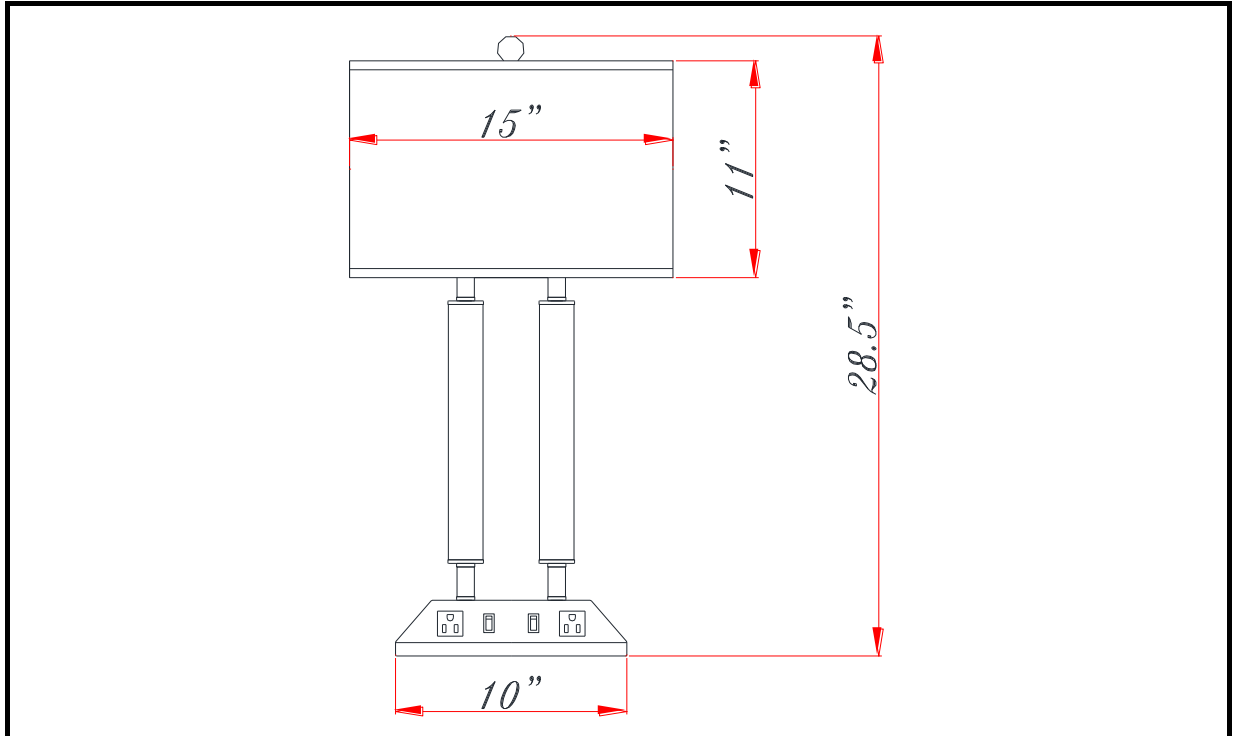

Drawing:

Model No: LA-2004DK-1RBS
Description: 60wX2 Neoteric metal table lamp with 2pc rocker base switch
Material: METAL
Finish : Brushed Steel
Height: 28 1/2"
Base Width: 5"x10"
Harp Size: N/A
Wattage : 60WX2
Socket : Medium Base (E26)
Switch: rocker base switch
Bulb: Incandescent, CFL
Power Outlet: 2
Ethernet Jack: None
Cord: SVT 18#
Cord Length: 6'
Cord Color: Black
Shade No: N/A
Material: Fabric
Shade size: (15+11)x(15+11)x10"
Certificate :