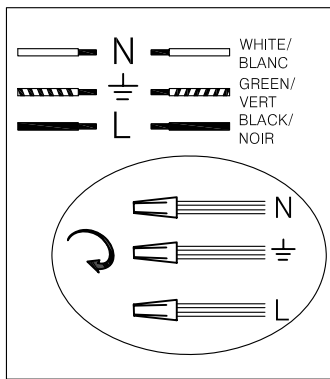

MODEL ARC-123FH

①

②

③

④

3*60W MAX E12
NOT INCLUDED/NOT INCLUS