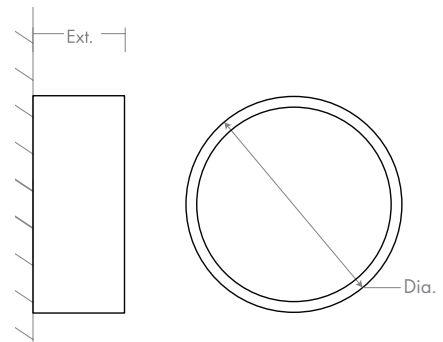

# oxygen

FIXTURE TYPE \_\_\_\_\_ LOCATION \_\_\_\_\_

PROJECT \_\_\_\_\_ DATE \_\_\_\_\_

-40 Aged Brass

-20 Polished Nickel

-24 Satin Nickel

**LIGHT SOURCE** 1 x 18.2W LED, 3000K, CRI 90

**LUMINAIRE POWER** 21.2W at 120V

**CONSTRUCTION** Plated Steel and Acrylic

**DIFFUSER** - Matte White Acrylic

**FINISHES** Polished Nickel (-20), Satin Nickel (-24), Aged Brass (-40)

**MOUNTING** 4" Octagonal J-Box, 4" Square J-Box, 2"x3" J-box

### DIMENSIONS

**Dia.:** 10.25"

**Ext:** 3.375"

**M.C:** 5.125" From top of fixture

Order example for standard fixture:

**32-601-24** (x- Voltage - xxx-Sequence # - xx-Finish)

**32:** Universal Voltage

Order example for optional color temperatures: **32-601-2724**