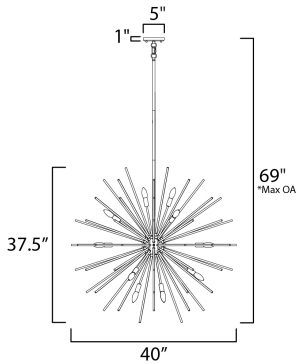

PRODUCT DESCRIPTION

A dazzling burst of Clear glass rods extend from a classic sputnik shape finished in bright Polished Chrome. Available in two sizes of pendants and as a ceiling fixture, this unique look is a statement piece designed to attract attention.

*max overall height

MEASUREMENTS

- DIMENSION : 40" L x 40" W x 37.5" H
- MAX OAH : 69" OAH
- CANOPY : 5" W x 1" H x 5" L
- HANGING WEIGHT : 22.9 lb

LAMPING

- INPUT VOLTAGE : 120V
- BULB : 16 x 60W Incandescent E12 Candelabra , 960W Total
- BULB INCLUDED : (Not Included)

FINISHES OPTION

GLASS

Clear CL

MATERIAL

Steel, Glass

RATINGS

cULus
Dry Location

ADDITIONAL