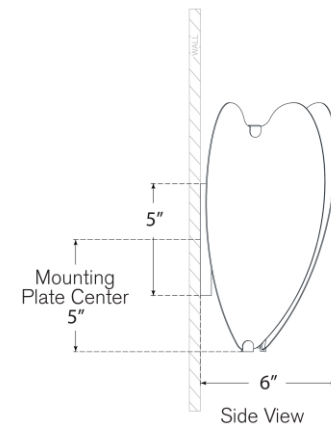

TEAR SHEET

Danes Small Sconce

Item # KS 2130WHT/G

Designer: kate spade new york

Height: 11.25"

Width: 9.5"

Extension: 6"

Backplate: 4.25" x 5" Rectangle

Finishes: BLK/G, G, PN, WHT/G

Socket: 2 - E12 Candelabra

Wattage: 2 - 6.5 LED B11

Weight: 6 Pounds

Top View

Side View

Front View