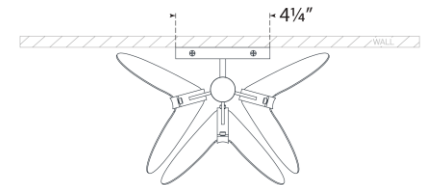

TEAR SHEET

Danes Small Sconce

Item # KS 2130WHT/G

Designer: kate spade new york

Height: 11.25"

Width: 9.5"

Extension: 6"

Backplate: 4.25" x 5" Rectangle

Finishes: BLK/G, G, PN, WHT/G

Socket: 2 - E12 Candelabra

Wattage: 2 - 6.5 LED B11

Weight: 6 Pounds

Top View

Side View

Front View