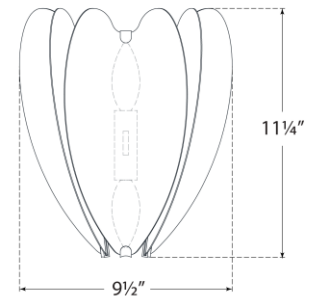

TEAR SHEET

Danes Small Sconce

Item # KS 2130WHT/G

Designer: kate spade new york

Height: 11.25"

Width: 9.5"

Extension: 6"

Backplate: 4.25" x 5" Rectangle

Finishes: BLK/G, G, PN, WHT/G

Socket: 2 - E12 Candelabra

Wattage: 2 - 6.5 LED B11

Weight: 6 Pounds

Top View

Side View

Front View