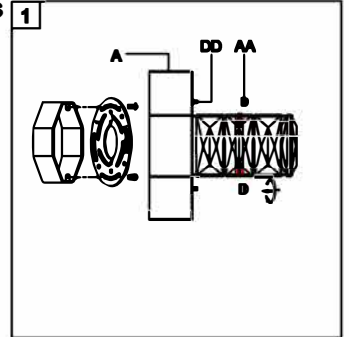

Trade Mark:
CRYSTAL WORLD INC

Product Name: Wall lamp
Model :5424W32ST
120Vac, 60Hz,AC ONLY
Lamp Size:L32"xH5"xE5"

WALL LAMP ASSEMBLY INSTRUCTIONS

1. Place fixture(A) onto mounting screws (DD).secure with cap nuts (AA).

Hardware Used

AA Cap nut  X 2
DD Mounting screw  X 2

2. lighting bulbs (not included).

**120V LED  10*1W
DIMMABLE (4000K)**