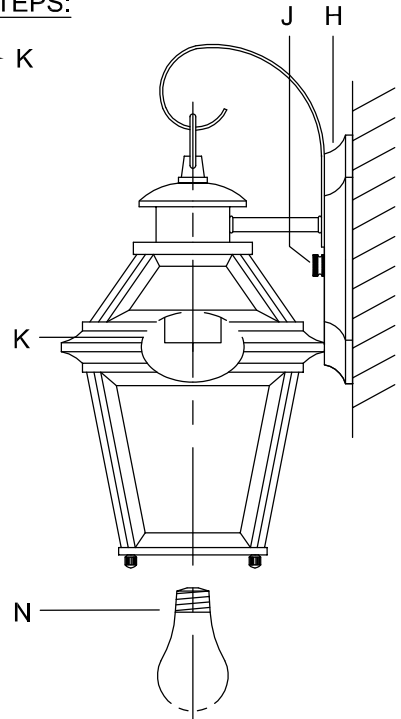

CAUTION - All glass is fragile, use care when handling Glass component(s) and or Lamp(s).

WARNING - To comply with the National Electrical Code and Underwriters Laboratories requirements, when installed outdoors, or in wet locations, the edge of the wall plate coming in contact with the mounting surface, must be sealed with a latex waterproof caulking to prevent water from entering the outlet box.

CANOPY MOUNTING & WIRE CONNECTION ASSEMBLY STEPS:

1. D,E → A
2. K → D
3. B,A → C
4. F → G
5. H,J → D

FIXTURE ASSEMBLY STEPS:

1. N → K

B, C, G & N
(NOT FURNISHED)
(NO INCLUIDA)
(NON FOURNIE)

Instrucciones de ensamblaje e instalación