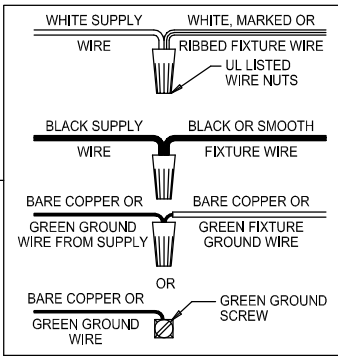

Assembly & Installation Instructions

CAUTION: Read instructions carefully and turn electricity off at main circuit breaker panel before beginning installation.

6610, 6615

*****

WARNING - If any Special Control Devices are used with this Fixture, Follow the Instructions Carefully to assure full compliance with N.E.C. requirements. If there are any questions, contact a Qualified Electrical Contractor.

WARNING - This product contains chemicals known to the State of California to cause cancer, birth defects and /or other reproductive harm. Thoroughly wash hands after installing, handling, cleaning, or otherwise touching this product.

CAUTION - All glass is fragile, use care when handling Glass component(s) and or Lamp(s).

WARNING - To comply with the National Electrical Code and Underwriters Laboratories requirements, when installed outdoors, or in wet locations, the edge of the wall plate coming in contact with the mounting surface, must be sealed with a latex waterproof caulking to prevent water from entering the outlet box.

*****

CANOPY MOUNTING & WIRE CONNECTION ASSEMBLY STEPS:

1. D,E → A
2. K → D
3. B,A → C
4. F → G
5. H,J → D

*****

FIXTURE ASSEMBLY STEPS:

1. N → K