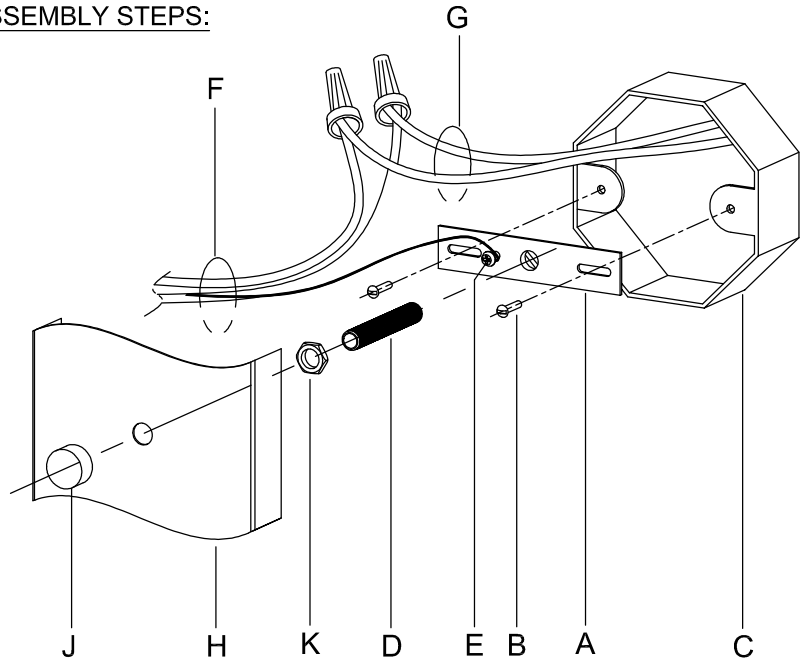

Assembly & Installation Instructions

CAUTION: Read instructions carefully and turn electricity off at main circuit breaker panel before beginning installation.

6610, 6615

WARNING - If any Special Control Devices are used with this Fixture, Follow the Instructions Carefully to assure full compliance with N.E.C. requirements. If there are any questions, contact a Qualified Electrical Contractor.

CAUTION - All glass is fragile, use care when handling Glass component(s) and or Lamp(s).

WARNING - To comply with the National Electrical Code and Underwriters Laboratories requirements, when installed outdoors, or in wet locations, the edge of the wall plate coming in contact with the mounting surface, must be sealed with a latex waterproof caulking to prevent water from entering the outlet box.

CANOPY MOUNTING & WIRE CONNECTION ASSEMBLY STEPS:

1. D,E → A
2. K → D
3. B,A → C
4. F → G
5. H,J → D

FIXTURE ASSEMBLY STEPS:

1. N → K

B, C, G & N
(NOT FURNISHED)
(NO INCLUIDA)
(NON FOURNIE)

Instrucciones de ensamblaje e instalación