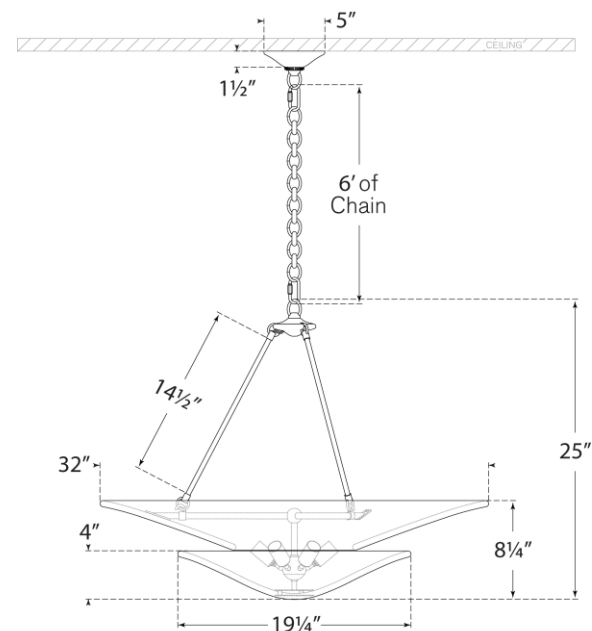

TEAR SHEET

Mollino Large Tiered Chandelier

Item # ARN 5427HAB-PW

Designer: AERIN

Height: 25"

Width: 32"

Canopy: 5" Round

Finishes: BZ, HAB, PN

Shade Treatments: PW

Socket: 6 - E12 Candelabra

Wattage: 6 - 40 B11

Weight: 27 Pounds

Front View