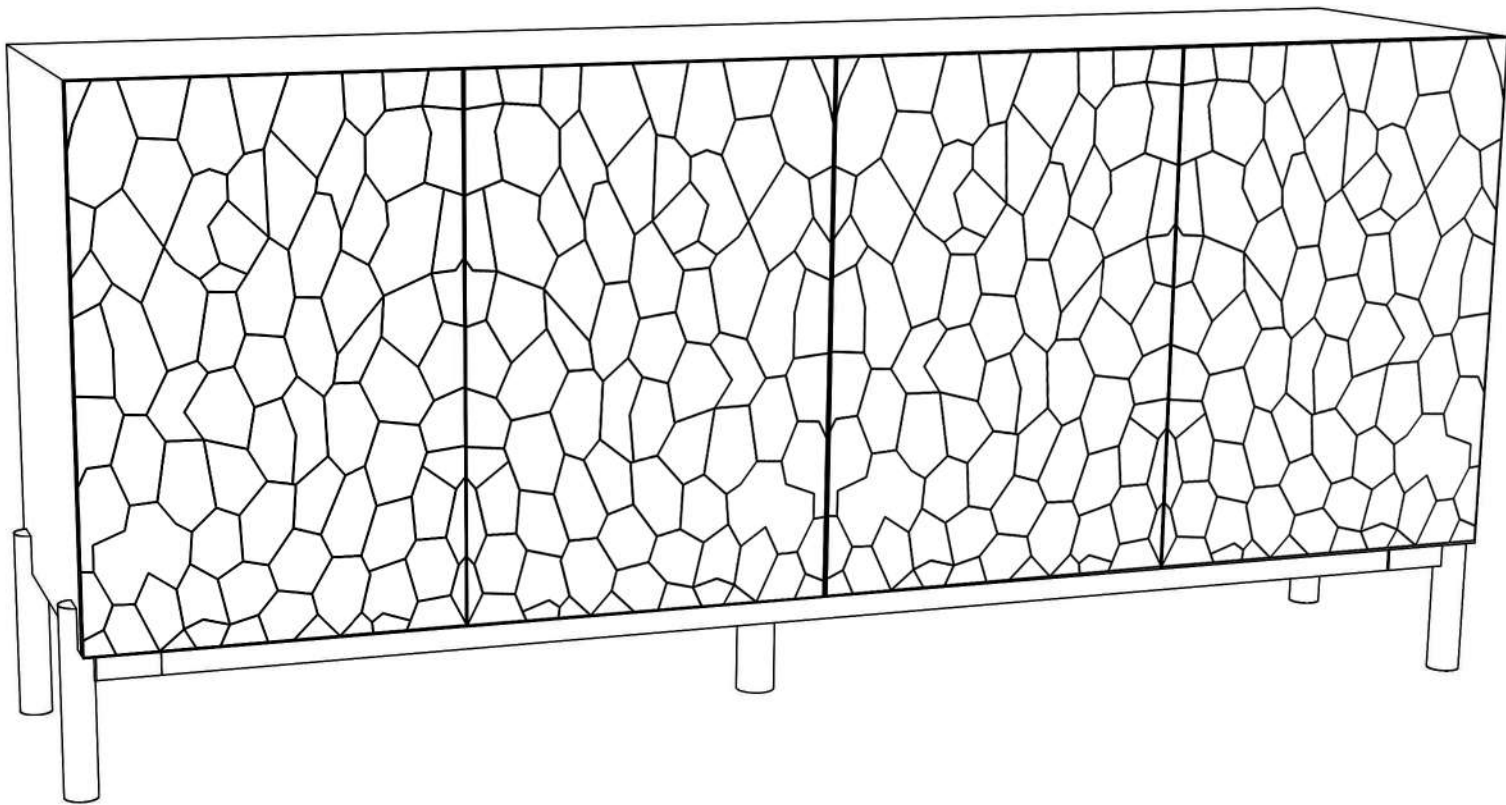

MOE'S

home collection

ASSEMBLY INSTRUCTIONS.

MISAKI OAK SIDEBORD NATURAL

GZ-1152-24

THANK YOU FOR YOUR PURCHASE!

PARTS AND HARDWARE.

PARTS LIST

No.	DESCRIPTION	IMAGE	QTY
1.	CABINET		01
2.	LEGS		02
3.	CENTER LEG		01

HARDWARE LIST

No.	DESCRIPTION	IMAGE	QTY
4.	ALLEN BOLT (6x50)		10
5.	ALLEN BOLT (6x35)		02
6.	ALLEN KEY		01
7.	FLAT WASHER		12

NOTES.