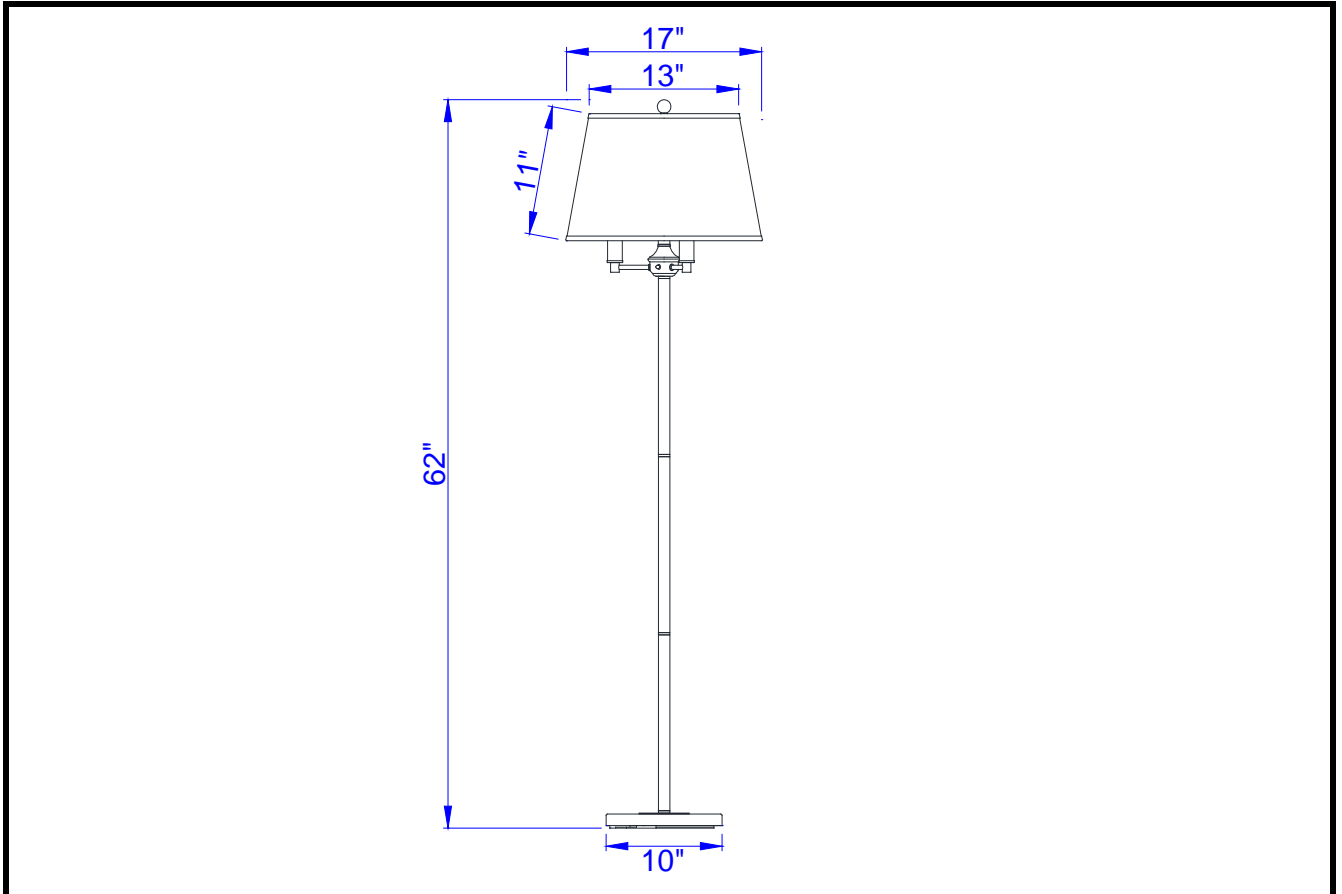

Project: _____

Catalog No.: _____

Lamp/Wattage: _____

- Model No:** BO-2077-6WY
- Description:** Andos Metal Floor Lamp
- Material:** Metal
- Finish :** BS (Brushed Steel)
- Height:** 62"
- Base Width:** Dia. 10"
- Wattage :** 150W+40Wx3
- Socket :** Medium Base (E26)
- Switch:** 6-way
- Bulb:** Incandescent, CFL
- Wire Length:** 6'
- Wire Color:** Silver
- Shade No:** SH-1249
- Material:** Fabric
- Shade size:** 13"x17"x11"