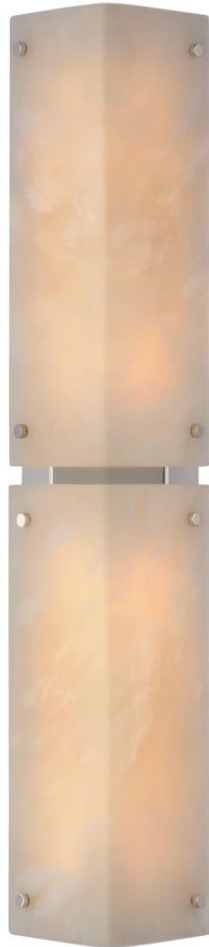

# TEAR SHEET

## Clayton 25" Wall Sconce

Item # ARN 2044ALB/PN

Designer: AERIN

Height: 25.5"

Width: 5.5"

Extension: 4"

Backplate: 4.75" x 25" Rectangle

Finishes: ALB/HAB, ALB/PN, CG/HAB, CG/PN

Socket: 4 - E12 Candelabra

Wattage: 4 - 6.5 LED B11

Weight: 14 Pounds

Note: Alabaster is a Natural Stone | Variations in Color and Texture are Expected