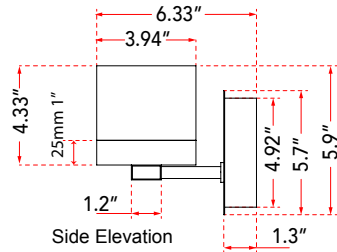

ABRA MODEL **20025WV-BZ**

5Lt Vanity with Square Edge Lite Dimmable LED Acrylic Shades

FAMILY NAME **Cubic**

UPC **00858083007184**

FIXTURE MATERIAL				FIXTURE DIMENSIONS IN INCHES										
Frame Material	Finishes Available	Diffuser Type	Diffuser Finish	Diameter	Height	o.a.h	Width	Length	Ext	Weight	ADA	Location	Rating	Compliance
Metal	BZ- Bronze BN-Brushed Nickel	Acrylic	White		4.33	5.9		39.7	6.33	15.5		Wall Mount only	Damp Location	cETLus
LAMPING										Compatible Dimmers		Junction Box Type		SUPPLIED
Lamp Type	Lamp qty	Wattage	Max Wattage	Base	Kelvin	CRI	Initial Lumen's	Delivered Lumen's	Voltage	ELV		Standard 4 x 4 Octagon Box		
LED	5	5.6w	28w	Solid State Module	3000k	90+	2380	1666 estimated	120v	SPECIAL NOTES				