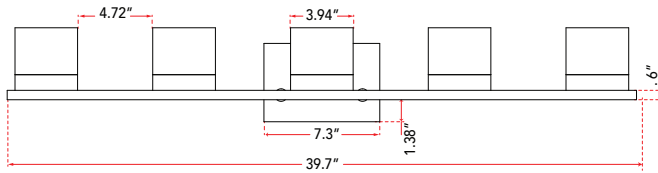

ABRA MODEL **20025WV-BZ**

5Lt Vanity with Square Edge Lite Dimmable LED Acrylic Shades

FAMILY NAME **Cubic**

UPC **00858083007184**

FIXTURE MATERIAL				FIXTURE DIMENSIONS IN INCHES										
Frame Material	Finishes Available	Diffuser Type	Diffuser Finish	Diameter	Height	o.a.h	Width	Length	Ext	Weight	ADA	Location	Rating	Compliance
Metal	BZ- Bronze BN-Brushed Nickel	Acrylic	White		4.33	5.9		39.7	6.33	15.5		Wall Mount only	Damp Location	cETLus
LAMPING										Compatible Dimmers		Junction Box Type		SUPPLIED
Lamp Type	Lamp qty	Wattage	Max Wattage	Base	Kelvin	CRI	Initial Lumen's	Delivered Lumen's	Voltage	ELV		Standard 4 x 4 Octagon Box		
LED	5	5.6w	28w	Solid State Module	3000k	90+	2380	1666 estimated	120v	SPECIAL NOTES				