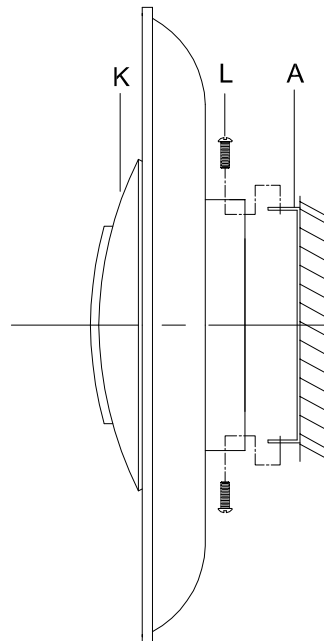

CAUTION - All glass is fragile, use care when handling Glass component(s) and or Lamp(s).

CANOPY MOUNTING & WIRE CONNECTION ASSEMBLY STEPS:

1. E → A
2. B,A → C
3. F → G

FIXTURE ASSEMBLY STEPS:

4. L,K → A

B, C & G
(NOT FURNISHED)
(NON FOURNIE)
(NO INCLUIDA)