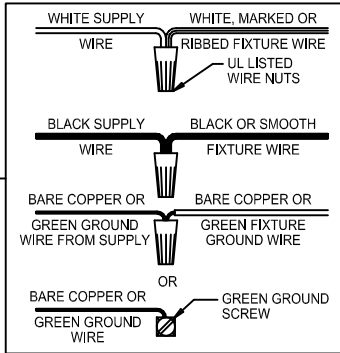

CAUTION: Read instructions carefully and turn electricity off at main circuit breaker panel before beginning installation.

560093

WARNING - If any Special Control Devices are used with this Fixture, Follow the Instructions Carefully to assure full compliance with N.E.C. requirements. If there are any questions, contact a Qualified Electrical Contractor.

CAUTION - All glass is fragile, use care when handling Glass component(s) and or Lamp(s).

CANOPY MOUNTING & WIRE CONNECTION ASSEMBLY STEPS:

1. E → A
2. B,A → C
3. F → G

FIXTURE ASSEMBLY STEPS:

4. L,K → A

B, C & G
(NOT FURNISHED)
(NON FOURNIE)
(NO INCLUIDA)