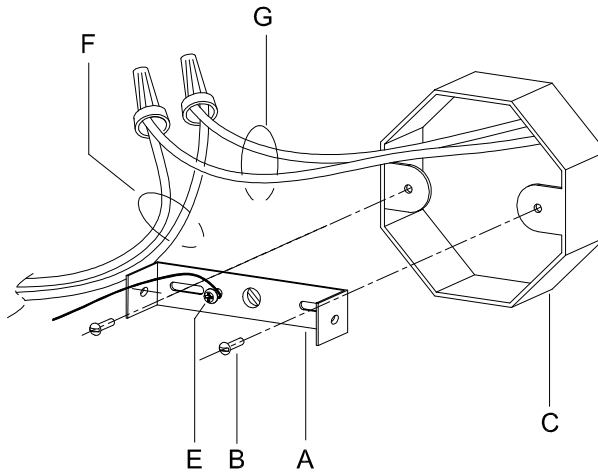

CAUTION: Read instructions carefully and turn electricity off at main circuit breaker panel before beginning installation.

560093

WARNING - If any Special Control Devices are used with this Fixture, Follow the Instructions Carefully to assure full compliance with N.E.C. requirements. If there are any questions, contact a Qualified Electrical Contractor.

CAUTION - All glass is fragile, use care when handling Glass component(s) and or Lamp(s).

CANOPY MOUNTING & WIRE CONNECTION ASSEMBLY STEPS:

1. E → A
2. B,A → C
3. F → G

FIXTURE ASSEMBLY STEPS:

4. L,K → A

B, C & G
(NOT FURNISHED)
(NON FOURNIE)
(NO INCLUIDA)