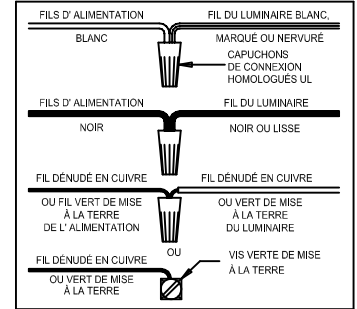

Instructions d'Assemblage et Installation

MISE EN GARDE: Lire les instructions avec soin et couper le courant au disjoncteur central avant de commencer l'installation.

*****

AVERTISSEMENT - S'il y a d'autres mécanismes régulateurs qui s'emploient avec ce dispositif, suivre soigneusement les instructions pour satisfaire aux exigences NEC. Si vous avez des questions, consulter un électricien qualifié.

AVERTISSEMENT - Ce produit contient des composants chimiques qui selon L'état de Californie provoquent un cancer, des infirmités de naissance et (ou) du mal au système reproductif. Il faut laver les mains soigneusement après avoir installé, manipulé, nettoyé, ou autrement touché ce produit.

MISE EN GARDE - Le verre est toujours fragile; maniez le(s) composant(s) et/ou l' (les) ampoule(s) avec prudence.

*****