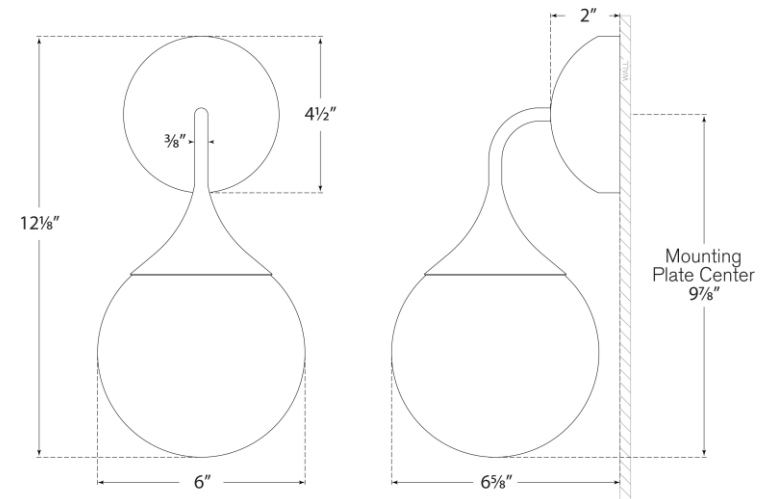

## Cristol Small Single Sconce

Item # ARN 2404HAB-WG

Designer: AERIN

Height: 12"

Width: 6"

Extension: 6.75"

Backplate: 4.5" Round

Finishes: HAB, PN

Glass Options: WG

Socket: E12 Candelabra

Wattage: 40 B11

Weight: 3 Pounds

Front View

Side View