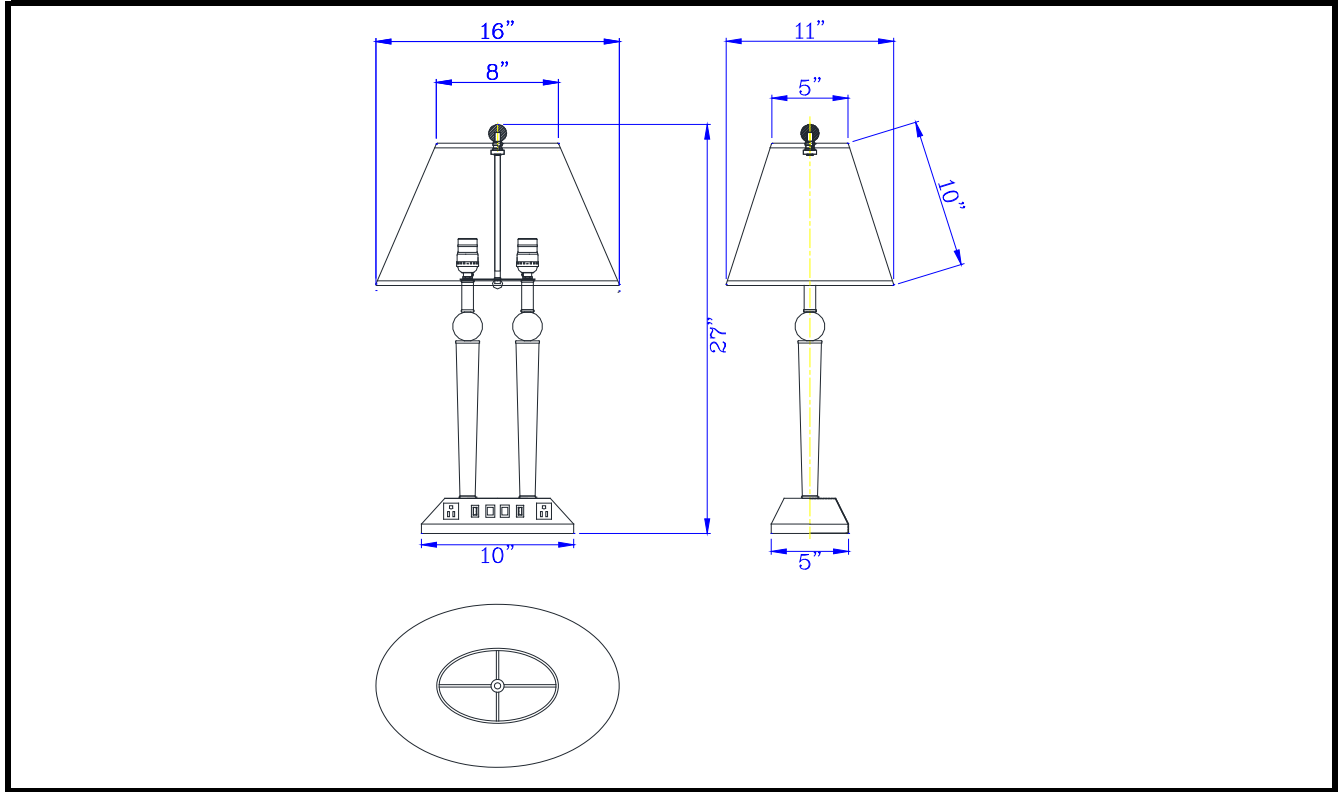

Project: _____

Catalog No.: _____

Lamp/Wattage: _____

Model No: LA-8005DK-3R-BS
Description: Metal Desk Lamp
Material: Metal
Finish : Brushed Steel/ Espresso
Height: 27"
Reach/Depth: 11"
Base Width: 10"x 5 1/8"
Wattage : 60wx2
Socket : Medium Base
Switch: On/off Rocker
Bulb: Incandescent or CFL
USB: 2
Outlet: 2
Wire Length: 6'
Wire Color: Silver
Shade No: SH-1171
Material: Fabric
Shade size: 5"x8"x11"x16"x10"