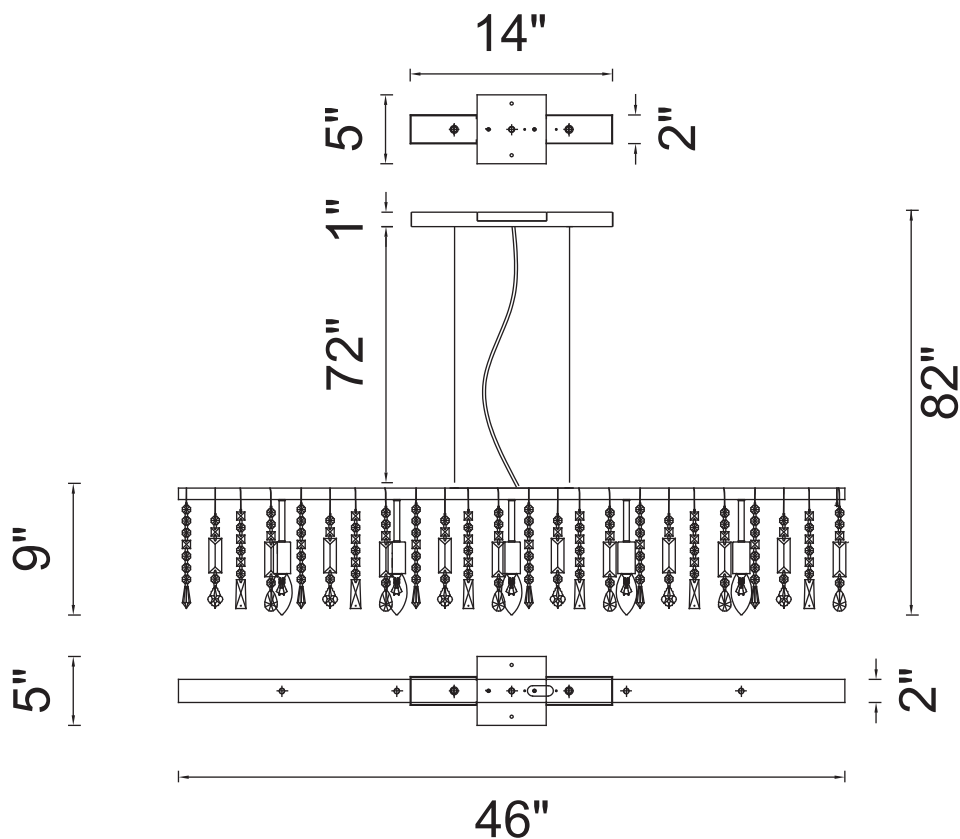

PROJECT: \_\_\_\_\_  
 FIXTURE TYPE: \_\_\_\_\_  
 LOCATION: \_\_\_\_\_  
 CONTACT/PHONE: \_\_\_\_\_

Item	5549P46C
Collection	JANINE
Finish	Chrome
Glass	-----
Crystal	Clear
Input	120V AC,60HZ,AC

Shade	-----
Length/Dia.	46"
Width/Ext.	5"
Height	9"
Maximum	82"
Lumens	-----

Light Source	E12
Bulb Info.	6×60W
Included	-----
Dimmable	Yes
Color	-----
Weight	