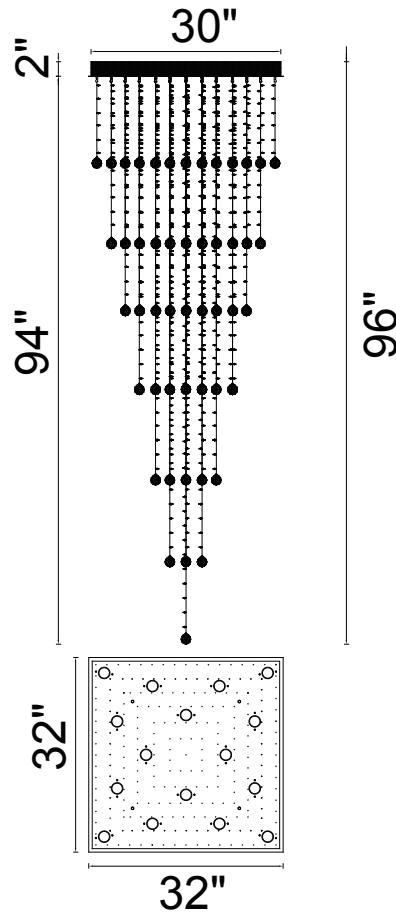

CWI LIGHTING

BRIGHTER LIVING. SIMPLIFIED.

PROJECT: _____

FIXTURE TYPE: _____

LOCATION: _____

CONTACT/PHONE: _____

Item	6601C32C-S
Collection	SQUARE
Finish	Chrome
Glass	-----
Crystal	Clear
Input	120V AC,60HZ,AC

Shade	-----
Length/Dia.	32"
Width/Ext.	32"
Height	96"
Maximum	-----
Lumens	-----

Light Source	GU10
Bulb Info.	16×35W
Included	-----
Dimmable	No
Color	-----
Weight	