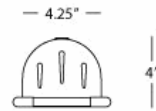

CHASE

1987

Double Shade Bath Strip

4-60W Max.

Bulb Type: B11 Torpedo

Direct Wire Only

Antique Brass Finish over Steel

Frosted White Cased Glass Shades

Can Be Mounted Horizontally or Vertically

FINISH OPTIONS:

D1987 - Dark Antique Nickel

S1987 - Polished Nickel

Z1987 - Deep Patina Bronze

** Available for Quick SHIP **