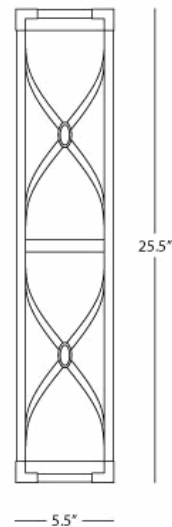

**CHASE**

**1987**

**Double Shade Bath Strip**

**4-60W Max.**

**Bulb Type: B11 Torpedo**

**Direct Wire Only**

**Antique Brass Finish over Steel**

**Frosted White Cased Glass Shades**

**\*Can Be Mounted Horizontally or Vertically\***

**FINISH OPTIONS:**

**D1987 - Dark Antique Nickel**

**S1987 - Polished Nickel**

**Z1987 - Deep Patina Bronze**

**\*\* Available for Quick SHIP \*\***