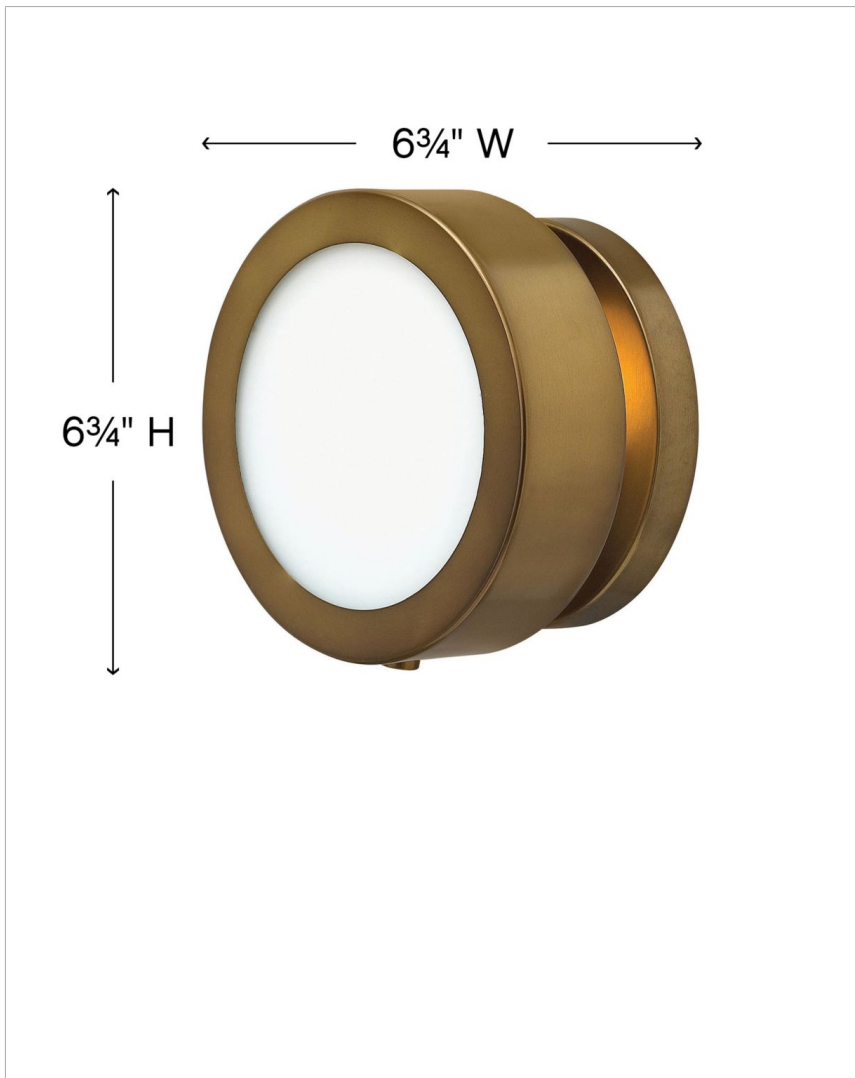

MERCER

3650HB

SMALL ADJUSTABLE SINGLE LIGHT SCONCE

Synonymous with vintage glamour, Mercer's mid-century modern design has a cool simplicity that blends robust metal construction and circular glass shades that emit a soft glow, creating a perfect accent for any decor.

DETAILS

FINISH:	Heritage Brass
MATERIAL:	Steel
GLASS:	Etched Opal
DIMMABLE:	YES, WITH DIMMABLE LAMP (NOT INCLUDED)

DIMENSIONS

WIDTH:	6.8"
HEIGHT:	6.8"
WEIGHT:	2lb
BACK PLATE:	6.75" Dia.
EXTENSION:	4"
TOP TO OUTLET:	3.5"

LIGHT SOURCE

LIGHT SOURCE:	Socketed
WATTAGE:	1-5w Cand. LED, 60w Equiv.
VOLTAGE:	120v

SHIPPING

CARTON LENGTH:	9.5
CARTON WIDTH:	9.5
CARTON HEIGHT:	6.5
CARTON WEIGHT:	2.5

PRODUCT DETAILS:

- Suitable for use in damp locations as defined by NEC and CEC. Meets United States UL Underwriters Laboratories & CSA Canadian Standards Association Product Safety Standards.
- ADA compliant
- Distinctive mid-century modern elements merge with sleek and timeless forms for a vintage vibe with modern flair