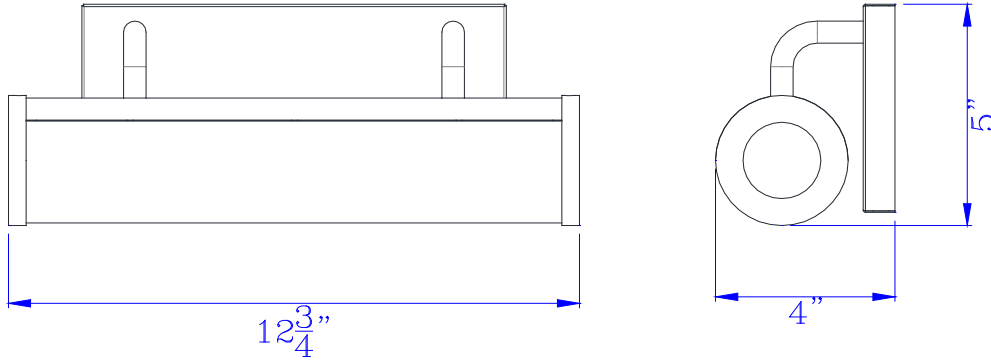

Project: _____

Catalog No.: _____

Lamp/Wattage: _____

- Model No. :** LA-8604-S
- Description:** Integrated LED 13W, 940 lumen, 80 CRI dimmable vanity light with acrylic diffuser
- Material:** Acrylic/Metal
- Finish :** Brushed Steel
- Length:** 12 3/4"
- Width:** 5"
- Reach:** 4"
- Voltage :** 120V
- Wattage :** 13W
- Dimming:** Dimmable
- CT:** 3000K
- Lumen :** 940lumen
- CRI :** 80
- Beam Angle:** None
- Rated Life :** 30,000 hours
- Warranty:** Three Years