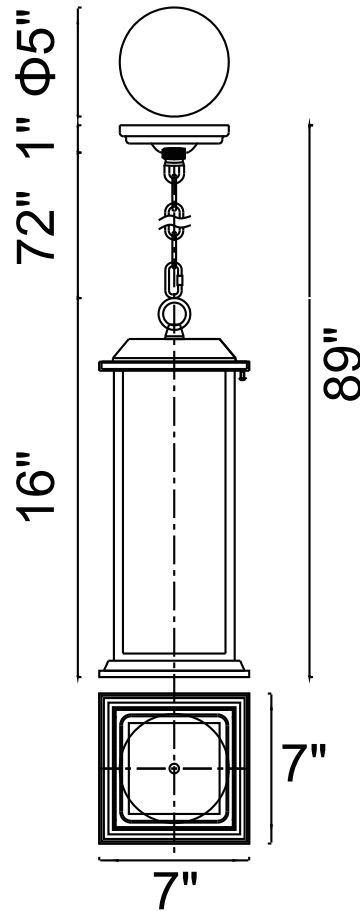

PROJECT: _____

FIXTURE TYPE: _____

LOCATION: _____

CONTACT/PHONE: _____

Item	0409P6-1-101
Collection	
Finish	Black
Glass	Clear
Crystal	-----
Input	120V AC,60HZ,AC

Shade	-----
Length/Dia.	7"
Width/Ext.	7"
Height	16"
Maximum	89"
Lumens	-----

Light Source	E26
Bulb Info.	1×60W
Included	-----
Dimmable	Yes
Color	-----
Weight	