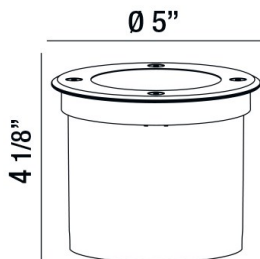

32189, INGROUND, ROUND, 1X7W LED, STAINLESS STL

PRODUCT DETAILS

No.	:	32189-018
Product Color	:	STAINLESS STEEL
Diameter	:	5"
Height	:	4.125"
Weight	:	1.5lbs

LIGHT SOURCE DETAILS

Light Source Type	:	INTEGRATED LED
Input Voltage	:	120V
Bulb Voltage	:	120V
Socket Type	:	LED
Total Wattage	:	7W
Total Lumen	:	473lm
Kelvin	:	3000K
CRI	:	80
Dimmable	:	No

Options Available

ITEM NO.	FINISH	SHADE
32189-018	STAINLESS STEEL	

TECHNICAL DETAILS

Driver	:	Electronic driver 120V 50/60Hz
IP Rating	:	67
Location	:	WET
Approval	:	
Title 24	:	Yes
Beam Angle	:	25

PROJECT INFORMATION