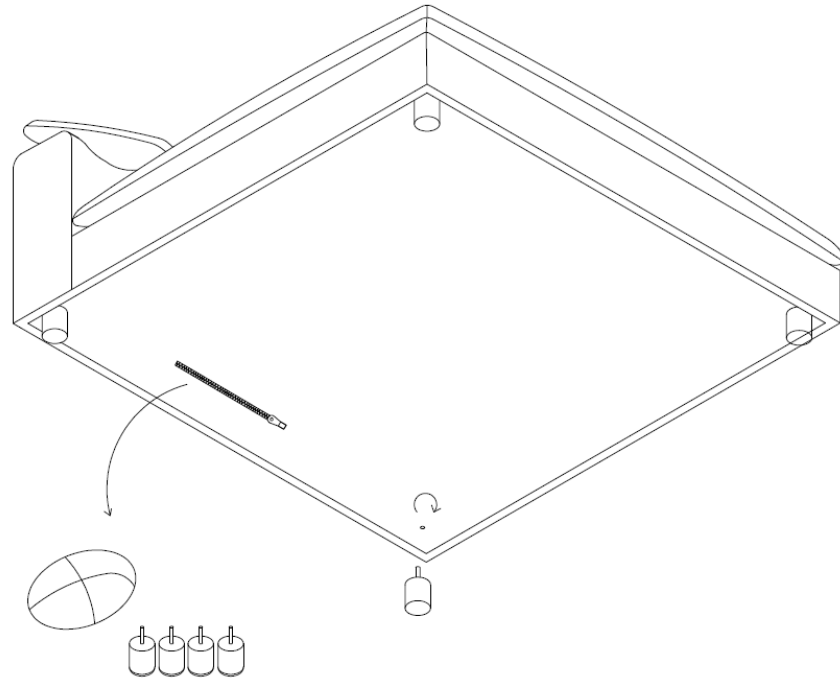

PARTS AND HARDWARE.

No.	Description	Image	Qty
A	Body		1
B	Wood Legs		4
C	U Clip		2

NOTES.

Thank you for purchasing this quality product! Be sure to check all packing material carefully for small part that may have come loose inside the carton during shipping.

CAUTION: The item is heavy, assembly should be performed by two people.

STEP 1.