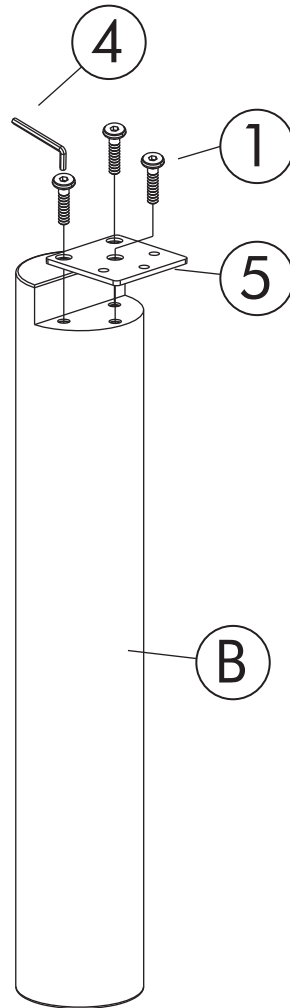

PART LIST

A

Top Table = 1 pc

B

Leg = 4 pcs

HARDWARE LIST

1. Bolt

M6 x 30mm

24pcs

2. Spring washer

M6.5x 13mm

12pcs

3. Flat washer

M6.5 x 18mm

12pcs

4. Allen key

1 pc

5. Mounting Plate metal

4pcs

NOTES.

Thank you for purchasing this quality product! Be sure to check all packing material carefully for small part that may have come loose inside the carton during shipping.

CAUTION:

The item is heavy, assembly should be performed by two people.

Step 1