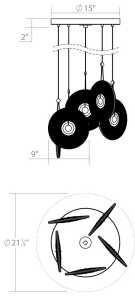

Project:

Meclisse LED Pendant Spec Sheet

SKU: 3115.25C Learn more at:
<https://sonnemanlight.com/meclisse-led-pendant>

Description: **Circular medallions shield an LED illuminated core, reflecting dazzling illumination through the planes of a ribbed glass disc.** Suspended from lariats as singles or clustered in multiples, Meclisse pendants rotate freely to form stunning arrays of spectacular arrangements. Also available as a [Sconce](#).

Type #:

Dimensions

Height:	9"
Length:	1"
Diameter:	21.5"
Canopy/Backplate/Base:	15"
Hanging Details:	10' Adjustable Cord
Size:	5-Light
Canopy/Backplate/Base Height:	1.25

Electrical Specs

Bulb(s) Included?:	Yes
Bulb 1 Type:	Integral LED
Bulb Quantity:	5
Input Voltage:	120-277VAC
Wattage:	50
Initial Lumens:	6100
Delivered Lumens:	4270
Color Temperature:	3000K
CRI:	90
Power Supply Type:	Driver
Power Supply Quantity:	1
Power Supply Location:	Canopy
Dimming Type:	TRIAC/ELV/ 0-10V
Bulb Max Wattage:	50

Installation

Installation:	Licensed electrician required
Sloped Ceiling Compatible?:	Compatible
Minimum Hanging Height:	12"
Maximum Hanging Height:	84"

Shipping

Carton 1 L x W x H:	19" X 19" X 20"
---------------------	-----------------